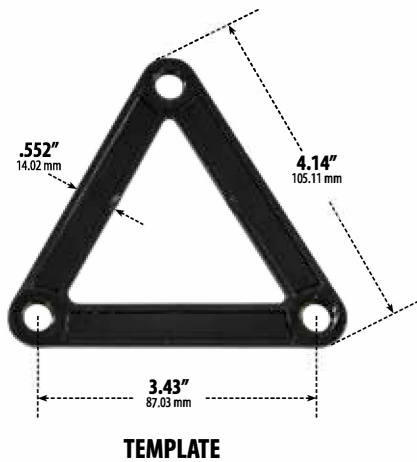

D860-LED20

PATH, WALKWAY, DRIVEWAY and ENTRANCE AREA BOLLARD

Overall Dimensions:
6.30"W x 39.17"H x 6.30"D

Maximum Height: 39.17"
Width: 6.30"
Maximum Depth: 6.30"

Weight: 10lbs 8oz (FIXTURE), 12lbs 8oz (wBOX)
Box Dimensions: 40.00"L x 6.75"W x 7.00"H

- ▶ **Material:** Powder Coated Cast Aluminum
- ▶ **Lens:** Clear, Heat Resistant, PC Diffuser
- ▶ **Available Finish:** Black, Bronze, Verde Green
- ▶ **Lumens:** 1107Lm
- ▶ **Color Temperature:** 4000K
- ▶ **ETL Approved**