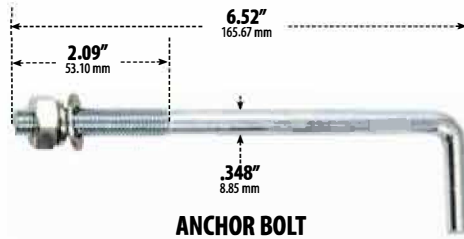

D860-LED20

PATH, WALKWAY, DRIVEWAY and ENTRANCE AREA BOLLARD

Overall Dimensions:
6.30"W x 39.17"H x 6.30"D

Maximum Height: 39.17"
Width: 6.30"
Maximum Depth: 6.30"

Weight: 10lbs 8oz (FIXTURE), 12lbs 8oz (wBOX)
Box Dimensions: 40.00"L x 6.75"W x 7.00"H

- ▶ **Material:** Powder Coated Cast Aluminum
- ▶ **Lens:** Clear, Heat Resistant, PC Diffuser
- ▶ **Available Finish:** Black, Bronze, Verde Green
- ▶ **Lumens:** 1107Lm
- ▶ **Color Temperature:** 4000K
- ▶ **ETL Approved**