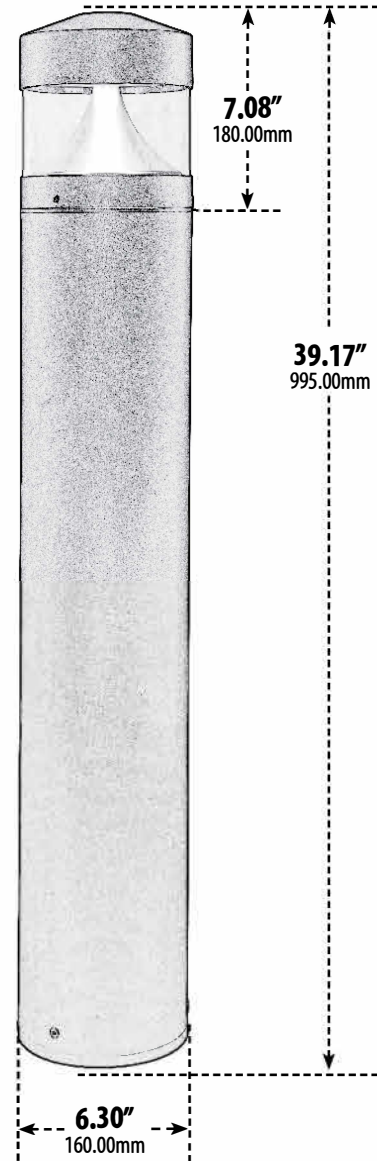

D860-LED20

PATH, WALKWAY, DRIVEWAY and ENTRANCE AREA BOLLARD

Overall Dimensions:
6.30"W x 39.17"H x 6.30"D

Maximum Height: 39.17"
Width: 6.30"
Maximum Depth: 6.30"

Weight: 10lbs 8oz (FIXTURE), 12lbs 8oz (wBOX)
Box Dimensions: 40.00"L x 6.75"W x 7.00"H

- ▶ **Material:** Powder Coated Cast Aluminum
- ▶ **Lens:** Clear, Heat Resistant, PC Diffuser
- ▶ **Available Finish:** Black, Bronze, Verde Green
- ▶ **Lumens:** 1107Lm
- ▶ **Color Temperature:** 4000K
- ▶ **ETL Approved**

MODEL NUMBER	LAMP TYPE	ILLUMINANT TYPE	WATTS (W)	VOLTS (V)	LAMP(S) INCLUDED?
D860-LED20	LED BOARD	2835 LEDs	20	120-277	YES

DABMAR
LIGHTING

DABMAR LIGHTING INCORPORATED