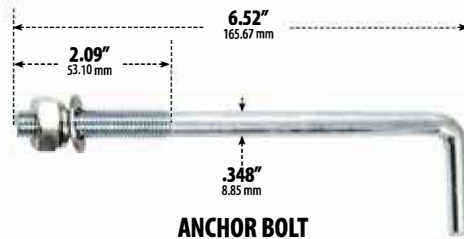

## PATH, WALKWAY, DRIVEWAY and ENTRANCE AREA BOLLARD

Overall Dimensions:  
6.30"W x 39.96"H x 6.30"D

Maximum Height: 39.96"  
Width: 6.30"  
Maximum Depth: 6.30"

Weight: 10lbs 8oz (FIXTURE), 12lbs 8oz (wBOX)  
Box Dimensions: 40.38"L x 6.75"W x 7.00"H