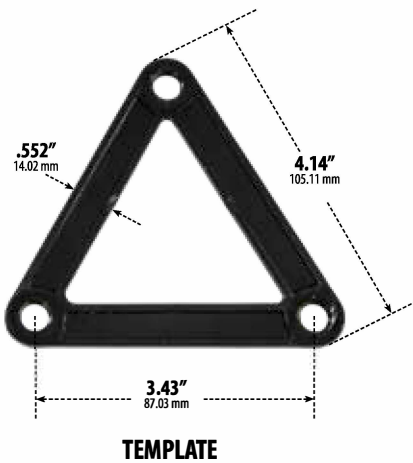

# D810-LED20

## PATH, WALKWAY, DRIVEWAY and ENTRANCE AREA BOLLARD

Overall Dimensions:  
6.30"W x 39.96"H x 6.30"D

Maximum Height: 39.96"  
Width: 6.30"  
Maximum Depth: 6.30"

Weight: 10lbs 8oz (FIXTURE), 12lbs 8oz (wBOX)  
Box Dimensions: 40.38"L x 6.75"W x 7.00"H