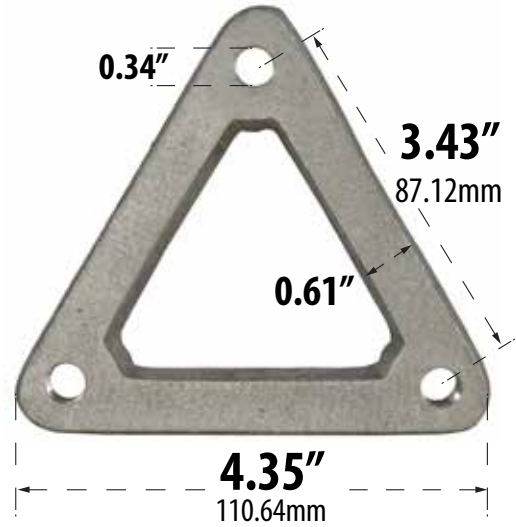

D800

PATH, WALKWAY, DRIVEWAY and ENTRANCE AREA BOLLARD

- ▶ **Material:** Powder Coated Cast Aluminum
- ▶ **Lens:** Clear, Heat Resistant, Acrylic Lens
- ▶ **Available Finish:** Black, Bronze, Verde Green
- ▶ **ETL Approved**

DABMAR
LIGHTING

DABMAR LIGHTING INCORPORATED

BASE PATTERN

TEMPLATE PATTERN

BOLT

MODEL NUMBER	LAMP TYPE	ILLUMINANT TYPE	WATTS (W)	VOLTS (V)	LAMP(S) INCLUDED?
D800	A-Type	Incandescent	60	120	NO
D800-LED112	Tubular G24 2P	112 LEDs	20	120-277	YES
D803	HID	HPS	35	120	YES
D804	HID	HPS	50	120	YES
D804-MT	HID	HPS	50	MT	YES
D805	HID	HPS	70	120	YES
D805-MT	HID	HPS	70	MT	YES
D806	HID	MH	70	120	YES
D806-MT	HID	MH	70	MT	YES
D807-35	HID	MH	35	120	YES
D807	HID	MH	50	120	YES
D807-MT	HID	MH	50	MT	YES
D808	S13-GU24	Fluorescent	13	120	YES
D809	S26-GU24	Fluorescent	26	120	YES

Overall Dimensions:
7.94"W x 41.94"H x 7.94"D

Maximum Height: 41.94"
Width: 7.94"
Maximum Depth: 7.94"

Weight: 20.80 lbs
Box Dimensions: 7.81"W x 42.50"H x 8.00"D

LED included will be 50K unless otherwise specified to 30K