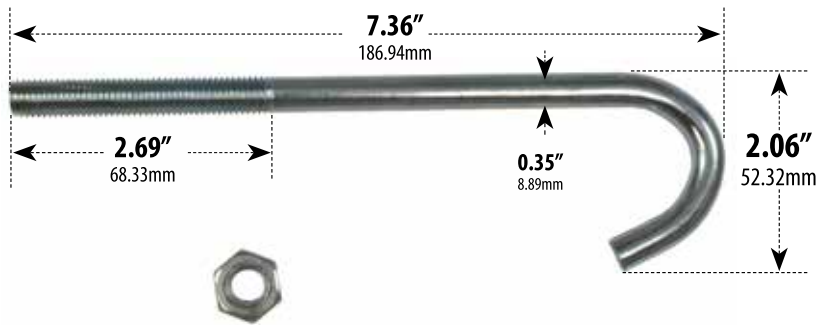

D800

PATH, WALKWAY, DRIVEWAY and ENTRANCE AREA BOLLARD

- ▶ **Material:** Powder Coated Cast Aluminum
- ▶ **Lens:** Clear, Heat Resistant, Acrylic Lens
- ▶ **Available Finish:** Black, Bronze, Verde Green
- ▶ **ETL Approved**

DABMAR
LIGHTING

DABMAR LIGHTING INCORPORATED

BASE PATTERN

TEMPLATE PATTERN

BOLT

MODEL NUMBER	LAMP TYPE	ILLUMINANT TYPE	WATTS (W)	VOLTS (V)	LAMP(S) INCLUDED?
D800	A-Type	Incandescent	60	120	NO
D800-LED112	Tubular G24 2P	112 LEDs	20	120-277	YES
D803	HID	HPS	35	120	YES
D804	HID	HPS	50	120	YES
D804-MT	HID	HPS	50	MT	YES
D805	HID	HPS	70	120	YES
D805-MT	HID	HPS	70	MT	YES
D806	HID	MH	70	120	YES
D806-MT	HID	MH	70	MT	YES
D807-35	HID	MH	35	120	YES
D807	HID	MH	50	120	YES
D807-MT	HID	MH	50	MT	YES
D808	S13-GU24	Fluorescent	13	120	YES
D809	S26-GU24	Fluorescent	26	120	YES

Overall Dimensions:
7.94"W x 41.94"H x 7.94"D

Maximum Height: 41.94"
Width: 7.94"
Maximum Depth: 7.94"

Weight: 20.80 lbs
Box Dimensions: 7.81"W x 42.50"H x 8.00"D

LED included will be 50K unless otherwise specified to 30K