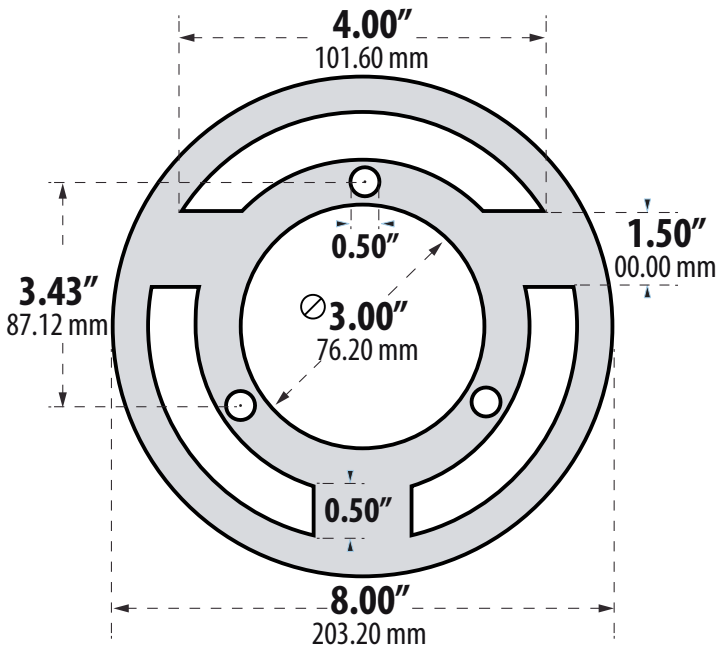

D800

PATH, WALKWAY, DRIVEWAY and ENTRANCE AREA BOLLARD

- ▶ **Material:** Powder Coated Cast Aluminum
- ▶ **Lens:** Clear, Heat Resistant, Acrylic Lens
- ▶ **Available Finish:** Black, Bronze, Verde Green
- ▶ **ETL Approved**

DABMAR
LIGHTING

DABMAR LIGHTING INCORPORATED

BASE PATTERN

TEMPLATE PATTERN

BOLT

MODEL NUMBER	LAMP TYPE	ILLUMINANT TYPE	WATTS (W)	VOLTS (V)	LAMP(S) INCLUDED?
D800	A-Type	Incandescent	60	120	NO
D800-LED112	Tubular G24 2P	112 LEDs	20	120-277	YES
D803	HID	HPS	35	120	YES
D804	HID	HPS	50	120	YES
D804-MT	HID	HPS	50	MT	YES
D805	HID	HPS	70	120	YES
D805-MT	HID	HPS	70	MT	YES
D806	HID	MH	70	120	YES
D806-MT	HID	MH	70	MT	YES
D807-35	HID	MH	35	120	YES
D807	HID	MH	50	120	YES
D807-MT	HID	MH	50	MT	YES
D808	S13-GU24	Fluorescent	13	120	YES
D809	S26-GU24	Fluorescent	26	120	YES

Overall Dimensions:
7.94"W x 41.94"H x 7.94"D

Maximum Height: 41.94"
Width: 7.94"
Maximum Depth: 7.94"

Weight: 20.80 lbs
Box Dimensions: 7.81"W x 42.50"H x 8.00"D

LED included will be 50K unless otherwise specified to 30K