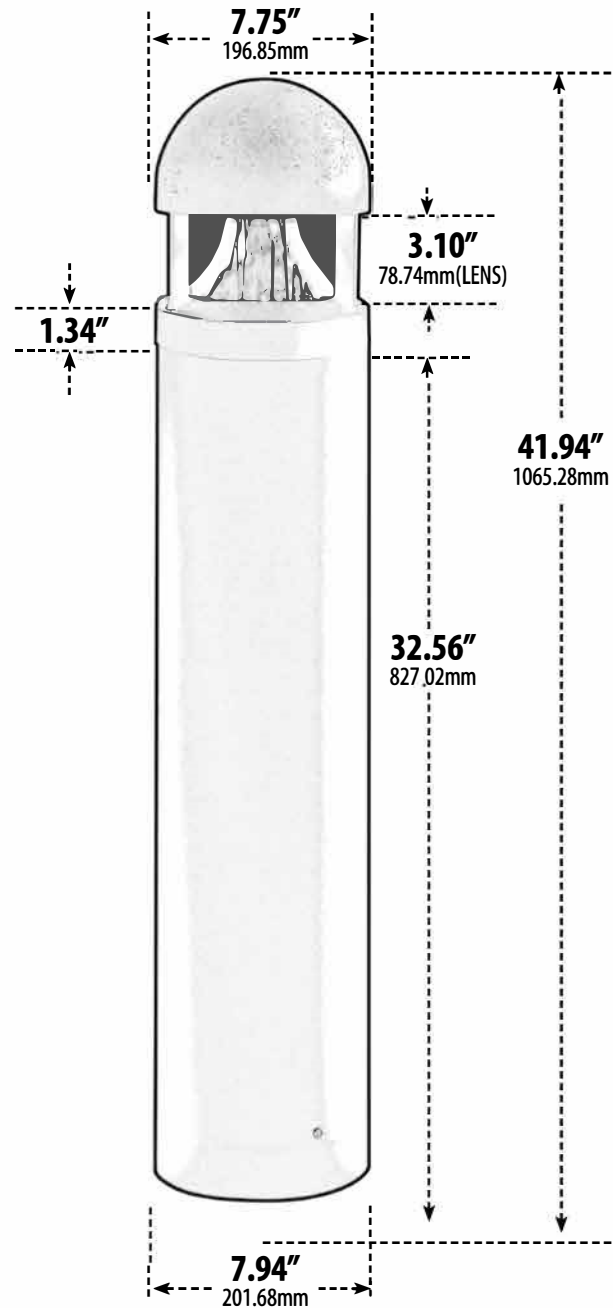

D800

PATH, WALKWAY, DRIVEWAY and ENTRANCE AREA BOLLARD

- ▶ **Material:** Powder Coated Cast Aluminum
- ▶ **Lens:** Clear, Heat Resistant, Acrylic Lens
- ▶ **Available Finish:** Black, Bronze, Verde Green
- ▶ **ETL Approved**

DABMAR
LIGHTING

DABMAR LIGHTING INCORPORATED

BASE PATTERN

TEMPLATE PATTERN

BOLT

MODEL NUMBER	LAMP TYPE	ILLUMINANT TYPE	WATTS (W)	VOLTS (V)	LAMP(S) INCLUDED?
D800	A-Type	Incandescent	60	120	NO
D800-LED112	Tubular G24 2P	112 LEDs	20	120-277	YES
D803	HID	HPS	35	120	YES
D804	HID	HPS	50	120	YES
D804-MT	HID	HPS	50	MT	YES
D805	HID	HPS	70	120	YES
D805-MT	HID	HPS	70	MT	YES
D806	HID	MH	70	120	YES
D806-MT	HID	MH	70	MT	YES
D807-35	HID	MH	35	120	YES
D807	HID	MH	50	120	YES
D807-MT	HID	MH	50	MT	YES
D808	S13-GU24	Fluorescent	13	120	YES
D809	S26-GU24	Fluorescent	26	120	YES

Overall Dimensions:
7.94"W x 41.94"H x 7.94"D

Maximum Height: 41.94"
Width: 7.94"
Maximum Depth: 7.94"

Weight: 20.80 lbs
Box Dimensions: 7.81"W x 42.50"H x 8.00"D

LED included will be 50K unless otherwise specified to 30K