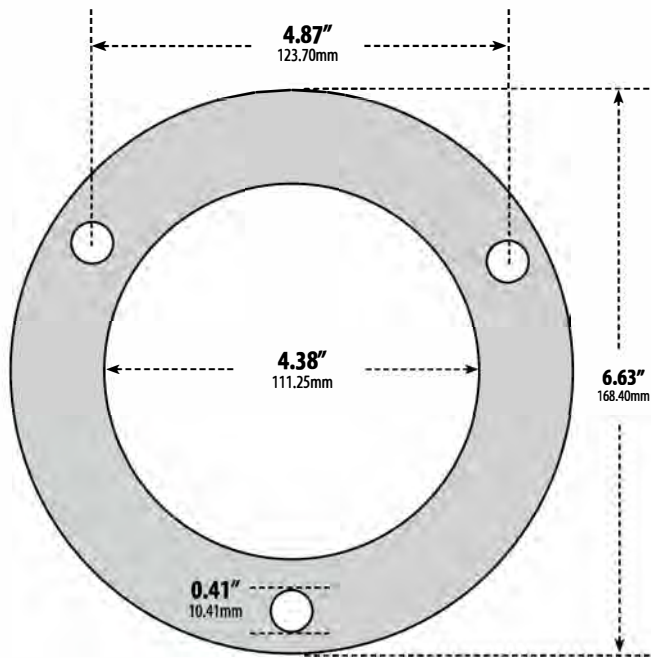

D3300

PATH, WALKWAY, DRIVEWAY and ENTRANCE AREA BOLLARD

- ▶ **Material:** Powder Coated Cast Aluminum
- ▶ **Lens:** Clear, Heat Resistant, Polycarbonate Lens
- ▶ **Available Finish:** Black, Bronze, Verde Green
- ▶ **ETL Approved**

DABMAR
LIGHTING

BASE PATTERN

TEMPLATE PATTERN

MODEL NUMBER	LAMP TYPE	ILLUMINANT TYPE	WATTS (W)	VOLTS (V)	LAMP(S) INCLUDED?
D3300	A-Type	Incandescent	60	120	NO
D3300-LED112	Tubular G24 2P	112 LEDs	20	120-277	YES
D3327	S13-GU24	Fluorescent	13	120	YES
D3328	S26-GU24	Fluorescent	26	120	YES
D3335	HID	HPS	35	120	YES
D3350	HID	HPS	50	120	YES
D3350-MT	HID	HPS	50	MT	YES
D3370	HID	HPS	70	120	YES
D3370-MT	HID	HPS	70	MT	YES
D3375	HID	MH	35	120	YES
D3376	HID	MH	50	120	YES
D3376-MT	HID	MH	50	MT	YES
D3380	HID	MH	70	120	YES
D3380-MT	HID	MH	70	MT	YES

Overall Dimensions:
6.69"W x 43.25"H x 6.69"D

Maximum Height: 43.25"
Width: 6.69"
Maximum Depth: 6.69"

Weight: 8.0 lbs
Box Dimensions: 7.63"W x 44.0"H x 7.44"D

LED included will be 50K unless otherwise specified to 30K