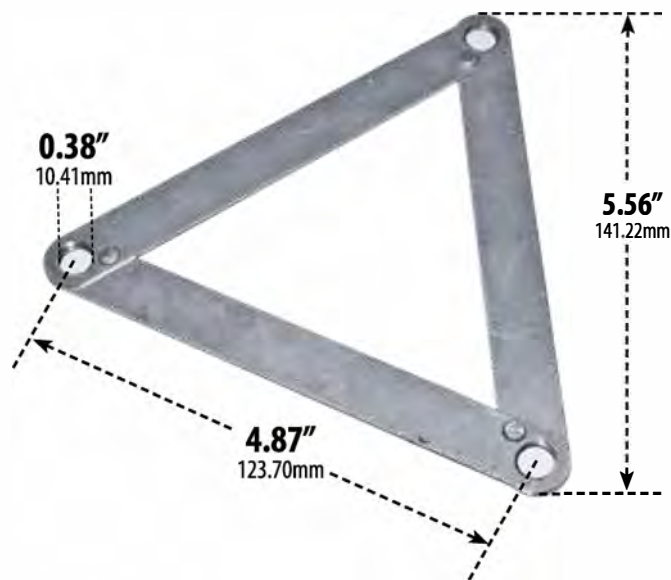

TEMPLATE PATTERN