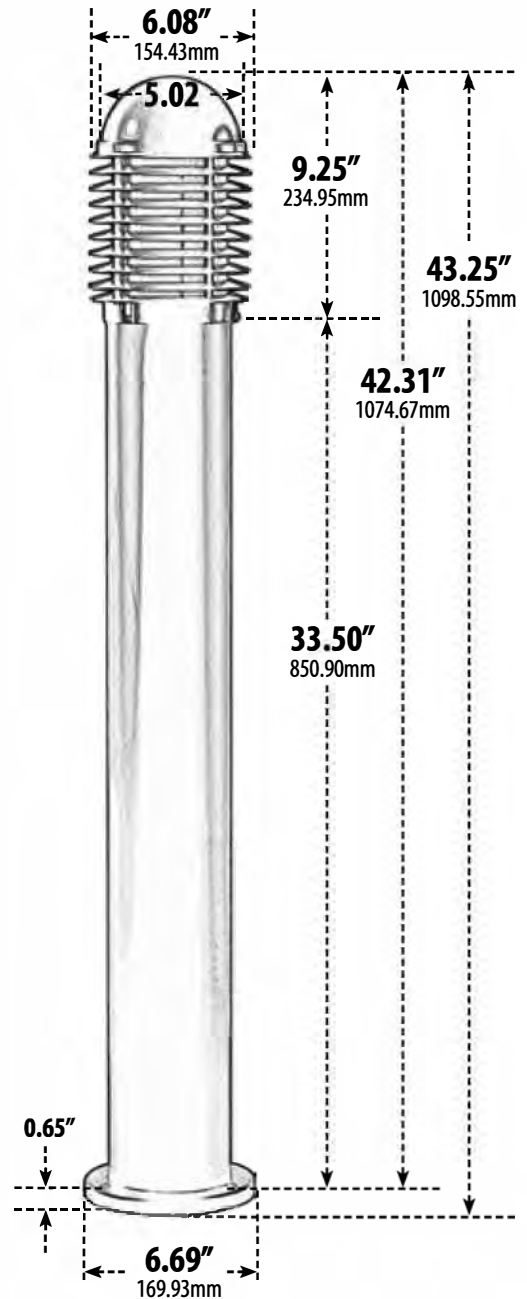

D3300

PATH, WALKWAY, DRIVEWAY and ENTRANCE AREA BOLLARD

- ▶ **Material:** Powder Coated Cast Aluminum
- ▶ **Lens:** Clear, Heat Resistant, Polycarbonate Lens
- ▶ **Available Finish:** Black, Bronze, Verde Green
- ▶ **ETL Approved**

DABMAR
LIGHTING

BASE PATTERN

TEMPLATE PATTERN

MODEL NUMBER	LAMP TYPE	ILLUMINANT TYPE	WATTS (W)	VOLTS (V)	LAMP(S) INCLUDED?
D3300	A-Type	Incandescent	60	120	NO
D3300-LED112	Tubular G24 2P	112 LEDs	20	120-277	YES
D3327	S13-GU24	Fluorescent	13	120	YES
D3328	S26-GU24	Fluorescent	26	120	YES
D3335	HID	HPS	35	120	YES
D3350	HID	HPS	50	120	YES
D3350-MT	HID	HPS	50	MT	YES
D3370	HID	HPS	70	120	YES
D3370-MT	HID	HPS	70	MT	YES
D3375	HID	MH	35	120	YES
D3376	HID	MH	50	120	YES
D3376-MT	HID	MH	50	MT	YES
D3380	HID	MH	70	120	YES
D3380-MT	HID	MH	70	MT	YES

Overall Dimensions:
6.69"W x 43.25"H x 6.69"D

Maximum Height: 43.25"
Width: 6.69"
Maximum Depth: 6.69"

Weight: 8.0 lbs
Box Dimensions: 7.63"W x 44.0"H x 7.44"D

LED included will be 50K unless otherwise specified to 30K