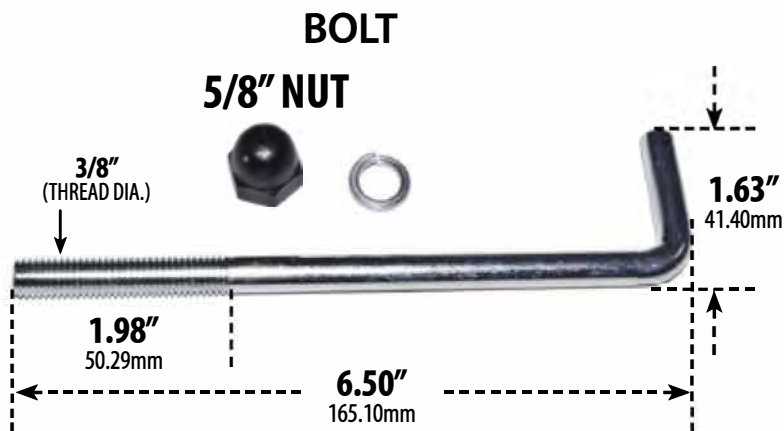

MODEL NUMBER	LAMP TYPE	ILLUMINANT TYPE	WATTS (W)	VOLTS (V)	LAMP(S) INCLUDED?
D3300	A-Type	Incandescent	60	120	NO
D3300-LED112	Tubular G24 2P	112 LEDs	20	120-277	YES
D3327	S13-GU24	Fluorescent	13	120	YES
D3328	S26-GU24	Fluorescent	26	120	YES
D3335	HID	HPS	35	120	YES
D3350	HID	HPS	50	120	YES
D3350-MT	HID	HPS	50	MT	YES
D3370	HID	HPS	70	120	YES
D3370-MT	HID	HPS	70	MT	YES
D3375	HID	MH	35	120	YES
D3376	HID	MH	50	120	YES
D3376-MT	HID	MH	50	MT	YES
D3380	HID	MH	70	120	YES
D3380-MT	HID	MH	70	MT	YES

Overall Dimensions:
6.69"W x 43.25"H x 6.69"D

Maximum Height: 43.25"
Width: 6.69"
Maximum Depth: 6.69"

Weight: 8.0 lbs
Box Dimensions: 7.63"W x 44.0"H x 7.44"D

LED included will be 50K unless otherwise specified to 30K