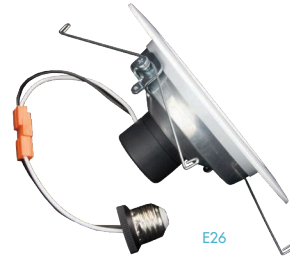

## Product Specifications

4" Product Color Selectable  
 5"/6" Product Color & Wattage Selectable

For quick, easy, and affordable LED upgrades, switch to TCP's LED Downlights. TCP downlights have both E26 and direct wire options, PMMA plastic to prevent lens discoloration, and quick snap holding arms to quickly attach to a recessed can. With the classic beveled look, these downlights provide smooth even light in the color temperature you need.

## Reasons to choose the LED Beveled Selectable Recessed Downlights from TCP

- Long, 35,000 hour life minimizes replacement and maintenance costs
- Excellent color consistency and CRI enhances colors of the focal point while maintaining uniformity throughout lighting installation
- Very low heat generation makes the downlight perfect for sensitive display lighting
- Durable PMMA plastic housing prevents discoloration
- Easy installation that mounts directly to either a 4" or 6" recessed can, as well as both E26 and direct wire power options
- Smooth, uniform dimming from 100 - 5%
- Select between 3000K, 4000K, and 5000K
- 5"/6" product also allows for wattage selectivity

## Specifications:

6 inch Dimmable Downlight

4 inch Dimmable Downlight

E26

Direct Wire

Both models come with E26 and direct wire options

ITEM #	DESCRIPTION	VOLTAGE	WATTS	INCANDES. WATTS	LPW	LUMENS	COLOR	CRI	MOL (inches)	DIA (inches)	BEAM ANGLE	BASE	WARRANTY YEARS
<b>LED 75W Equivalent Options</b>													
<b>DR4 Downlight • Dimmable • 35,000 Hour</b>													
L75DR4DCCT2	4" LED Color Selectable Beveled Downlight	120V	11	75	112.5/120/114	900/960/915	3000K/4000K/5000K	80	3.0	5	90°	E26	5
<b>LED 120W Equivalent Options</b>													
<b>DR56 Downlight • Dimmable • 35,000 Hour</b>													
L120DR56DCCT2	5"/6" LED Color & Wattage Selectable Beveled Downlight	120V	8/10.5/14.5	120	8W: 113.8/118.1/115 10.5W: 104.8/110.5/106.7 14.5W: 100/94.5/102.8	8W: 910/945/920 10.5W: 1100/1160/1120 14.5W: 1450/1370/1490	3000K/4000K/5000K	80	3.0	7.4	90°	E26	5