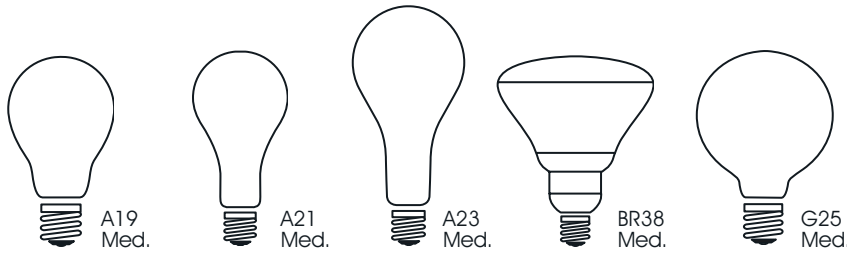

# Incandescent Lamps

incandescent lamps

Watts	Bulb	Base	Satco Product Number	Lamp Code	Volts	Finish	Master/Inner Carton	Pkg. Type	Filament	Avg. Rated Hours	Lumens	MOL	Notes
100	 A19 Med.	Med.	<b>S3956</b>	100A/SL	130	Silver Crown	24	Box	C-9	1500	960	4 1/8"	
			<b>S3971</b>	100A/RS	130	Frosted	24	2pk	C-9	2500	880	4 1/8"	
			<b>S4079</b>	100A19/W/230V	230	White	120	Box	CC-2F	2500	1250	4 1/8"	
		Med LHT	<b>S6010</b>	100A/LHT/F Left Hand Thread	130	Frost	120/6	Sleeve	C-9	2000	1200	4 1/8"	
	 A21 Med.	Med	<b>S3935</b>	100A21/F	130	Frosted	130	Sleeve	C-9	5000	1030	5 5/16"	
			<b>S4821</b> ■	100A21/CL/MLX	120	Nat Day Clear	50/10	Box	C-9	5000	910	5 1/16"	3
			<b>S4820</b> ■	100A21/MLX	120	Nat Day Frost	50/10	Box	C-9	5000	910	5 1/16"	3
			<b>S3973</b>	100A21/TF	130	Frosted ShatterPrf	24	2pk	C-9	2500	880	5 5/16"	4
			<b>S5013</b>	100A21/F/12V	12	Frosted	120/6	Box	C-6	1500	980	5 5/16"	
			<b>S5023</b>	100A21/F/34V	34	Frosted	120/6	Box	C-6	1500	980	5 5/16"	
	 A23 Med.	Med	<b>S3936</b>	100A23/F	130	Frosted	120/6	Sleeve	C-9	5000	1030	6 1/16"	
	 BR38 Med.	Med.	<b>S4424</b>	100BR38/R	120	Red	6	Box	CC-9	2000	-	5 5/16"	
		E27/Med.	<b>S5002</b>	100BR38/R/230V	230	Red	6	Box	CC-9	2000	-	5 5/16"	
Med.		<b>S4425</b>	100BR38/A	120	Amber	6	Box	CC-9	2000	-	5 5/16"		
E27/Med.		<b>S5003</b>	100BR38/A/230V	230	Amber	6	Box	CC-9	2000	-	5 5/16"		
Med.		<b>S4426</b>	100BR38/Y	120	Yellow	6	Box	CC-9	2000	-	5 5/16"		
E27/Med.		<b>S5004</b>	100/BR38/Y/230V	230	Yellow	6	Box	CC-9	2000	-	5 5/16"		
Med.		<b>S4427</b>	100BR38/G	120	Green	6	Box	CC-9	2000	-	5 5/16"		
E27/Med.		<b>S5005</b>	100BR38/G/230V	230	Green	6	Box	CC-9	2000	-	5 5/16"		
Med.		<b>S4428</b>	100BR38/B	120	Blue	6	Box	CC-9	2000	-	5 5/16"		
E27/Med.		<b>S5006</b>	100BR38/B/230V	230	Blue	6	Box	CC-9	2000	-	5 5/16"		
Med.		<b>S4429</b>	100BR38/PK	120	Pink	6	Box	CC-9	2000	-	5 5/16"		
E27/Med.		<b>S5007</b>	100BR38/PK/230V	230	Pink	6	Box	CC-9	2000	-	5 5/16"		
 G25 Med.	Med.	<b>S3450</b>	100G25	120	Clear	72/6	Box	CC-9	2500	1000	4 3/8"		
		<b>A3650</b>	100G25	130	Clear	72/6	Box	CC-9	3000	1000	4 3/8"		
		<b>S3443</b>	100G25/W	120	Gloss Wht	72/6	Box	CC-9	2500	920	4 3/8"		
		<b>A3643</b>	100G25/W	130	Gloss Wht	72/6	Box	CC-9	3000	920	4 3/8"		