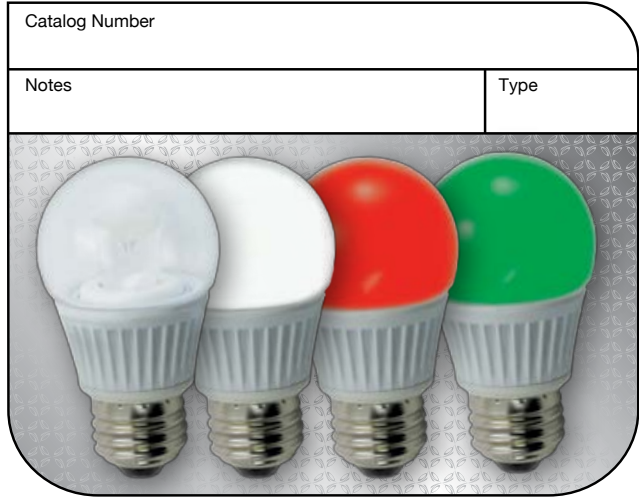

LED 25,000 Hours average rated life, 120Volts

Applications:

Ideal for decorative applications. Suitable for outdoor fixtures. Also perfect for applications with hard to reach areas, vibration, and frequent starts.

Accent and decorative lighting including:

- + Chandeliers
- + Ceiling Fans
- + Decorative
- + Indoor Fixtures
- + Outdoor Fixtures
- + Scoreboards
- + Movie Signs

Light output equivalent to 40W. Cold cathode replacement.

Features and Benefits

- Long Life: 25,000 hours – no more bulb replacements!
- Excellent white color consistency from bulb to bulb.
- UL approved for wet locations.
- Wet location to replace cold cathodes.

Wet Location S14 lamps are non-dimming.

Specifications (at full brightness)

Input Line Voltage:	120VAC
Input Line Frequency	60HZ
Lamp Life (Rated)	25,000 hrs
Minimum Starting Temp	-30°C
Maximum Operating Temp	40°C
UL/cUL Listed	Yes
Power Factor	92%
CRI	82

Warranties and Certifications:	Item #	Description	Voltage	Wattage	Wattage Equivalent	M.O.L. (inches)	Diameter (inches)	Lumens	LPW	CCT	CRI
3 YEAR WARRANTY	LED5E26S1427K	LED 5W WET LOCATION S14 - 2700K	120	5.0	40W	3.8	1.4	300	60	2700K	82
	LED5E26S1430K	LED 5W WET LOCATION S14 - 3000K	120	5.0	40W	3.8	1.4	300	60	3000K	82
	LED5E26S1441K	LED 5W WET LOCATION S14 - 4100K	120	5.0	40W	3.8	1.4	300	60	4100K	82
	LED5E26S1427KF	LED 5W WET LOCATION S14 - 2700K Frosted	120	5.0	40W	3.8	1.4	300	60	2700K	82
	LED5E26S1430KF	LED 5W WET LOCATION S14 - 3000K Frosted	120	5.0	40W	3.8	1.4	300	60	3000K	82
	LED5E26S1441KF	LED 5W WET LOCATION S14 - 4100K Frosted	120	5.0	40W	3.8	1.4	300	60	4100K	82
	LED5E26S14RD	LED 5W WET LOCATION S14 - RED	120	5.0	40W	3.8	1.4	-	-	-	-
	LED5E26S14GR	LED 5W WET LOCATION S14 - GREEN	120	5.0	40W	3.8	1.4	-	-	-	-

For the most up-to-date specs, please visit www.tcp.com