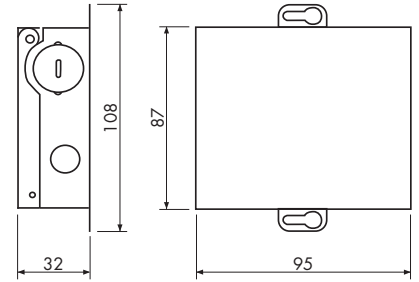

Specifications: