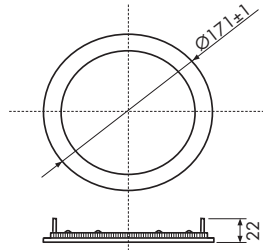

Specifications: