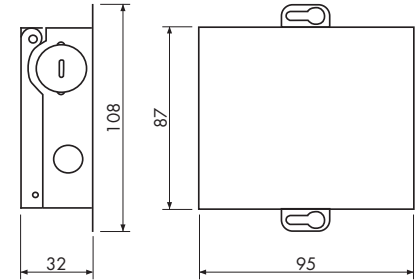

Specifications: