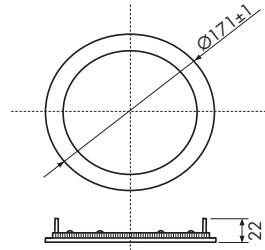

Specifications: