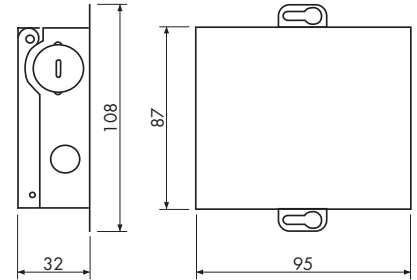

Specifications: