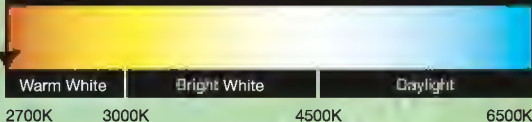

lighting facts^{CM}

A Program of the U.S. DDE

Light Output (Lumens)	250
Watts	6
Lumens per Watt (Efficacy)	42

Color Accuracy	86
Color Rendering Index (CRI)	

Light Color **2700 (Warm White)**

Correlated Color Temperature (CCT)

All results are according to IESNA LM-79-2008: *Approved Method for the Electrical and Photometric Testing of Solid-State Lighting*. The U.S. Department of Energy (DOE) verifies product test data and results.