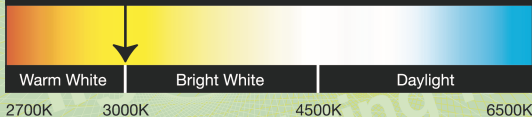

LED

lighting facts[®]

A Program of the U.S. DOE

Light Output (Lumens)	500
Watts	5.96
Lumens per Watt (Efficacy)	83.89

Color Accuracy	82
Color Rendering Index (CRI)	

Light Color

Correlated Color Temperature (CCT)

3000 (Bright White)

All results are according to IESNA LM-79-2008: *Approved Method for the Electrical and Photometric Testing of Solid-State Lighting*. The U.S. Department of Energy (DOE) verifies product test data and results.