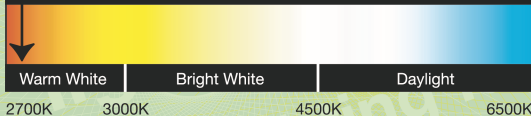

LED

lighting facts[®]

A Program of the U.S. DOE

Light Output (Lumens)	494
Watts	6
Lumens per Watt (Efficacy)	82.45

Color Accuracy	81
Color Rendering Index (CRI)	

Light Color

Correlated Color Temperature (CCT)

2700 (Warm White)

All results are according to IESNA LM-79-2008: *Approved Method for the Electrical and Photometric Testing of Solid-State Lighting*. The U.S. Department of Energy (DOE) verifies product test data and results.