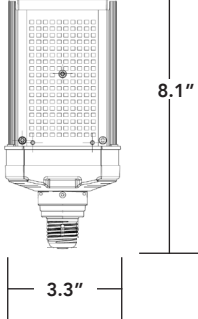

# SHOE BOX & WALL PACK RETROFITS G4 HORIZONTAL MOUNTING

LED-8086E  
LED-8087E

LED-8087M

LED-8088E

LED-8088M

LED-8089M-G5

LED-8090M  
LED-8090-OCC