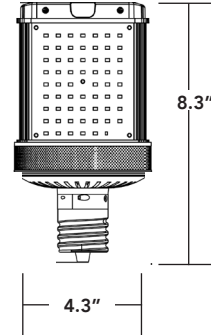

# SHOE BOX & WALL PACK RETROFITS G4 HORIZONTAL MOUNTING

LED-8086E  
LED-8087E

LED-8087M

LED-8088E

LED-8088M

LED-8089M-G5

LED-8090M  
LED-8090-OCC