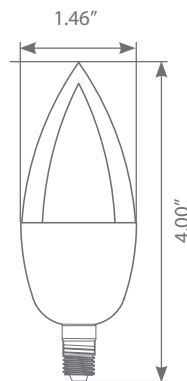

Specifications

Input Power	Input Voltage	Lumen Output	CRI	Beam Angle	Base/Cap	CCT	Lamp Lifespan
1 W	120V/60Hz	80 lm	80	120°	E12	1800 K	15,000 hrs.

Product Features

Energy Efficient

Wet Rated

Animated Flame

Product Dimensions

Product Photometric Data