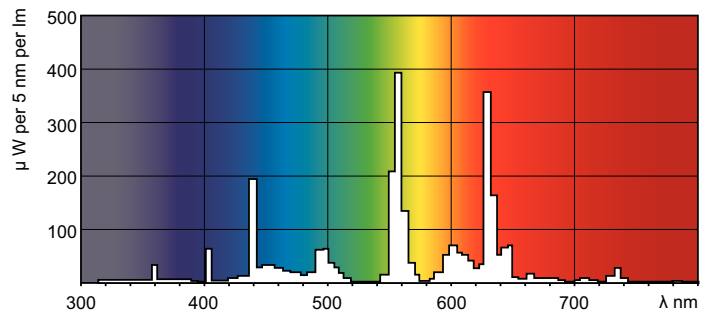

Light Technical	
Colour code	840 [ CCT of 4,000 K]
Luminous flux (nom.)	6200 lm
Luminous flux (rated) (nom.)	6200 lm
Colour designation	Cool White (CW)
Correlated Colour Temperature (Nom)	4100 K
Luminous efficacy (rated) (nom.)	89 lm/W
Color rendering index (nom.)	>80
LLMF 2000 h Rated	96 %
LLMF 4000 h Rated	95 %

## Dimensional drawing

Product	D (max)	A (max)	B (max)	B (min)	C (max)
MASTER TL-D Super 80 70W/840 SLV/25	28 mm	1763.8 mm	1770.9 mm	1768.5 mm	1778 mm

TL-D 70W/840

## Photometric data

Lightcolour /840

Lightcolour /840