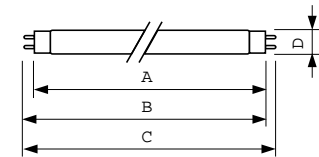

## Dimensional drawing

Product	D (max)	A (max)	B (max)	B (min)	C (max)
MASTER TL-D Super 80 70W/840 SLV/25	28 mm	1763.8 mm	1770.9 mm	1768.5 mm	1778 mm

TL-D 70W/840