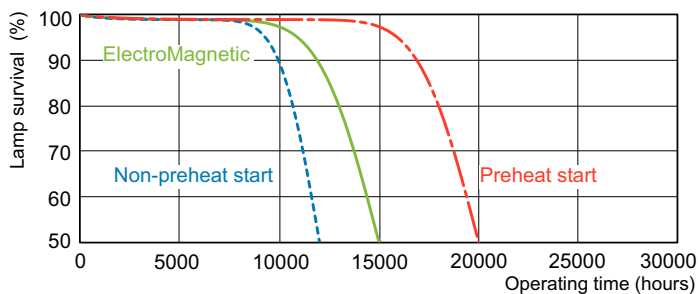

Lifetime

LDLE_TL-D8_0001-Life expectancy diagram

LDLE_TL-D8_0002-Life expectancy diagram