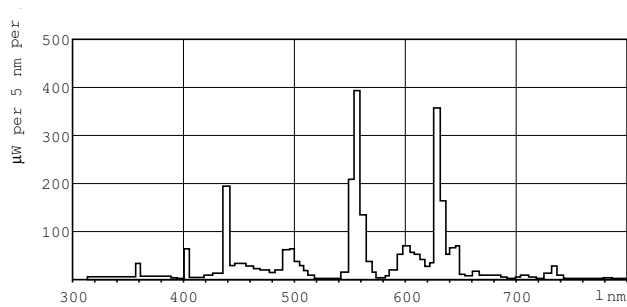

MASTER TL-D Super 80

Order product name	MASTER TL-D Super 80 70W/840 SLV/25
EAN/UPC – product	8711500615923
Order code	61592340
Local Code	70840
Numerator – quantity per pack	1
Numerator – packs per outer box	25

Material no. (12NC)	927923884014
Net weight (piece)	199.900 g
ILCOS Code	FD-70/40/1B-E-G13

Dimensional drawing

Product	D (max)	A (max)	B (max)	B (min)	C (max)
MASTER TL-D Super 80 70W/840 SLV/25	28 mm	1763.8 mm	1770.9 mm	1768.5 mm	1778 mm

TL-D 70W/840

Photometric data

Lightcolour /840