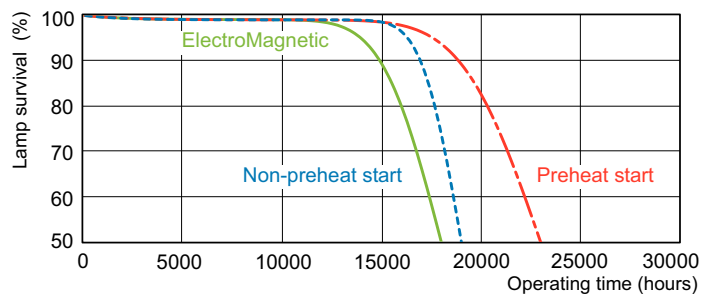

Lifetime

LDLE_TL-D8_0001-Life expectancy diagram

LDLE_TL-D8_0002-Life expectancy diagram