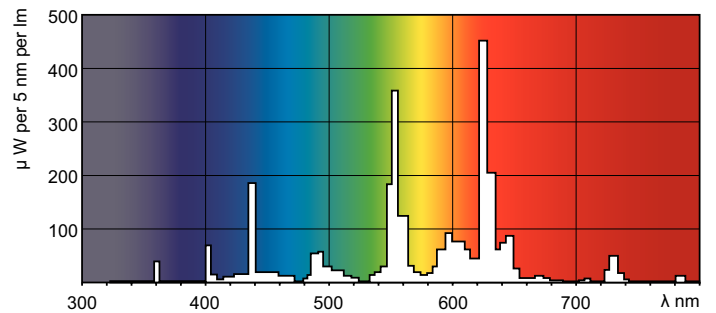

T5 Preheat

Dimensional drawing

Product

F13T5/30U 25PK

TL 13W/830

Photometric data

LDPB_TL8MINI_830-Spectral power distribution B/W

LDPO_TL8MINI_830-Spectral power distribution Colour