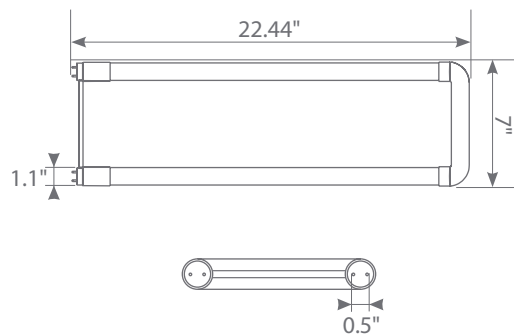

Product Dimensions

Lamp Holder Compatibility

Single Ended
(Non-Shunted)

Double Ended
(Shunted)