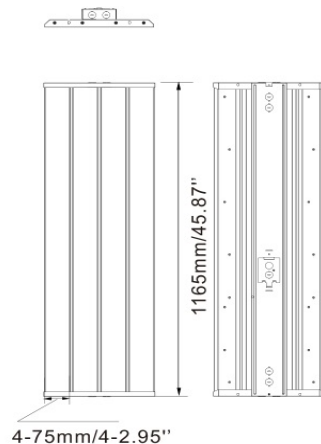

LED

Linear High Bay

FEATURES

- Up to 70% in energy savings
- Lasts up to 60,000 hours
- UL File Number E484679
- 4 LED module fixture
- 0-10V Dimming

SKU#	Kelvin	Lumens	Size	Wattage	Voltage	DLC?	Mounting	Life Hours	Warranty
PLT-11078-5K	5000	27,000	4 ft.	200	100-277	No	Ceiling	60,000	5 Years

Warranty

5 Years

SPECIFICATIONS

DIMMABLE	YES
DLC LISTED	NO
SAFETY RATING	UL
CRI	80
COLOR	DAYLIGHT WHITE
COLOR TEMPERATURE	5000K
LIFE HOURS	60,000
WATTAGE	200 WATTS
LUMENS	27,000
VOLTAGE	100-277
FINISH.....	WHITE
HOUSING	ALUMINUM
MOUNTING	SUSPENDED
LENS	FROSTED
LENGTH	45.8 IN.
HEIGHT	2.95 IN.
WIDTH	19.13 IN.
WEIGHT	18.9 LBS.

DIMENSIONS

200W 4 module