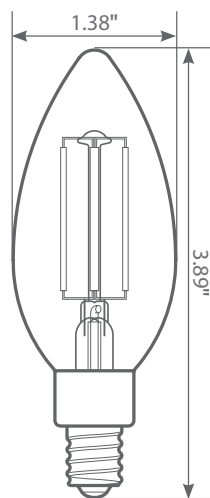

LED VB10-3000cec-4

Lamp Class: B10 Clear Glass

Clear Glass

Product Description

LED VB10-3000cec-4 delivers superior brightness, valuable energy savings and long lasting performance. LED Filaments along with heat-sink absence unmistakably mimic traditional bulb styles while providing greater light distribution. This B10 Class LED bulb comes in 3000K CCT (*Soft White*) for charming and hospitable environments.

Estimated Energy Cost: \$0.66 per year

Specifications

Input Power	Input Voltage	Lumen Output	Beam Angle	Center Beam	CCT
5.5 W	120 V	500 lm	320°	N/A	3000 K

CRI	Luminous Efficacy	Power Factor	Input Current	Base/Cap	Lamp Lifespan
90	90 lm/W	0.7	0.065 A	E12	15,000 Hrs.

Product Features & Benefits

Dimmable

Energy Efficient

Enclosed Fixture Suitable

Wet Rated

Product Dimensions

Product Photometric Data

B10 Class: