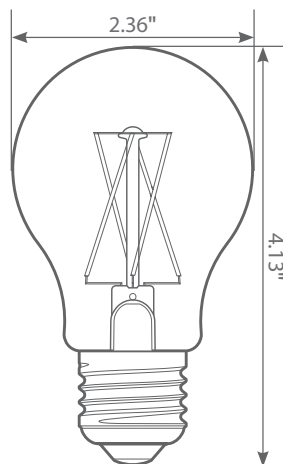

Product Features & Benefits

Dimmable

Energy Efficient

Enclosed Fixture Suitable

Wet Rated

Product Dimensions

Product Photometric Data

A19 Class: