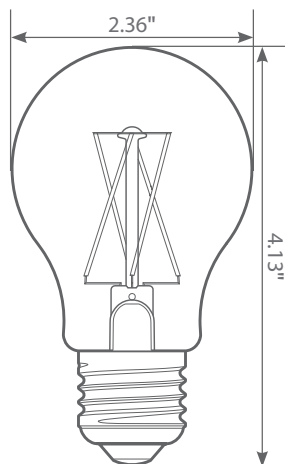

Product Features & Benefits

Dimmable

Energy Efficient

Enclosed Fixture Suitable

Wet Rated

Product Dimensions

Product Photometric Data

CURRENTLY NOT AVAILABLE