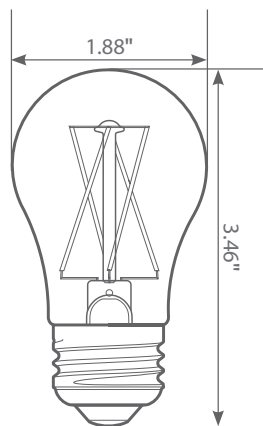

Product Dimensions