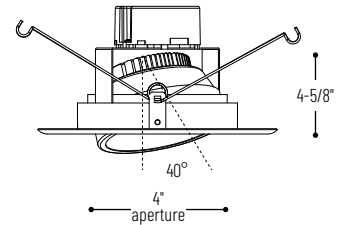

5"/6" Onyx Adjustable LED Retrofit

Trim Type	Color Temperature	Finish
NOX-5634 = Round Adjustable	27 = 2700K	WW = White Finish
	30 = 3000K	
	40 = 4000K	

Optional Accessories

Description

- **NOX-560R-W** = 5"/6" Round Oversize Ring, White
- **NOX-56BLADE** = 5"/6" Blade for housings without spring brackets
- **NRA-21ISM** = Medium base screw-in socket (included w/luminaire)
- **NRA-212SM** = Socket adapter for use with GU24 housing

Example: **NOX-563440WW** = 5"/6" Onyx Round Adjustable LED Retrofit, 4000K, White finish