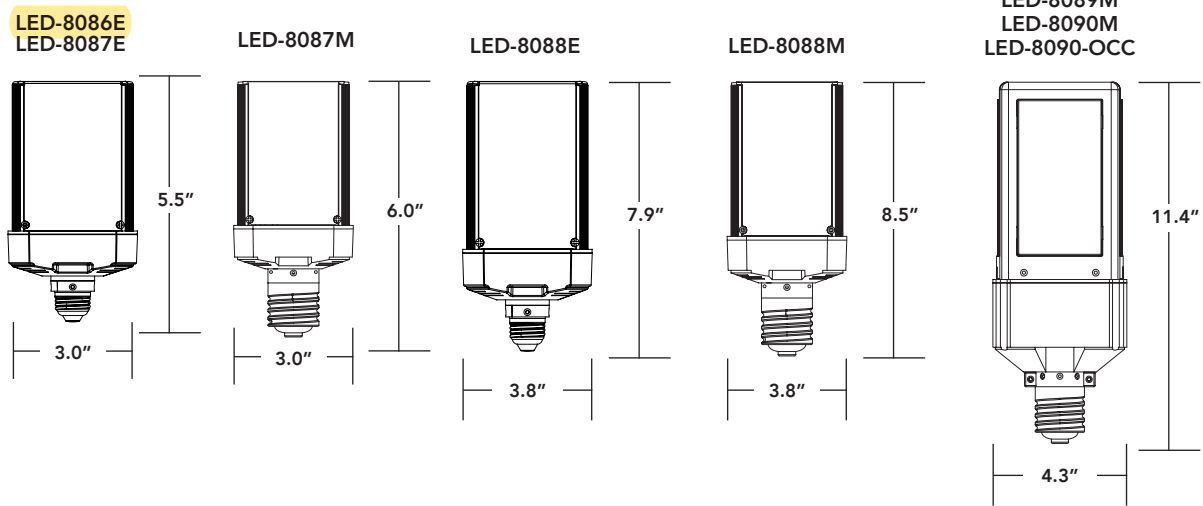

SHOE BOX & WALL PACK RETROFITS G4 HORIZONTAL MOUNTING

directional efficiency

- 20W, 30W, 50W, 80W and 110W models replacing up to 400W HID
- Light panel can rotate once the base is tightened to direct light out of the fixture
- Includes a fan and thermal sensor to run cool and ensure a long and bright life
- Enclosed fixture safe and approved for damp locations
- USA designed and specified driver
- Available in 3000, 4000 and 5000K

includes support feet to prevent socket sag*

LED-8090M offers choice of optics

*LED-8089 and 8090 only

PART #	UPC	REPLACES	WATTAGE	LUMENS	CCT (K)	BASE TYPE
LED-8086E50-G4	844006047238	up to 70W HID	20W	2940	5000K	E26
LED-8087E50-G4	844006084288	up to 100W HID	30W	4255	5000K	E26
LED-8087M50-G4	844006084332	up to 100W HID	30W	4255	5000K	EX39
LED-8088E50-G4	844006083427	up to 175W HID	50W	7250	5000K	E26
LED-8088M50-G4	844006083472	up to 175W HID	50W	7250	5000K	EX39
LED-8089M50-G4	844006083526	up to 250W HID	80W	11655	5000K	EX39
LED-8090M50-G4	844006083571	up to 400W HID	110W	14570	5000K	EX39
LED-8090M50-G4-T3	844006083915	up to 400W HID	110W	12840	5000K	EX39
LED-8090M50-G4-T4	844006083922	up to 400W HID	110W	12780	5000K	EX39
LED-8090M50-G4-OCC	844006047108	up to 400W HID	110W	14570	5000K	EX39

* See page 2 for additional color temperatures.

** See page 3 for 347 volt options for Canada. 🇨🇦

*** See page 3 for OCC and Remote information

Light Efficient Design

SHOE BOX & WALL PACK RETROFITS G4 HORIZONTAL MOUNTING