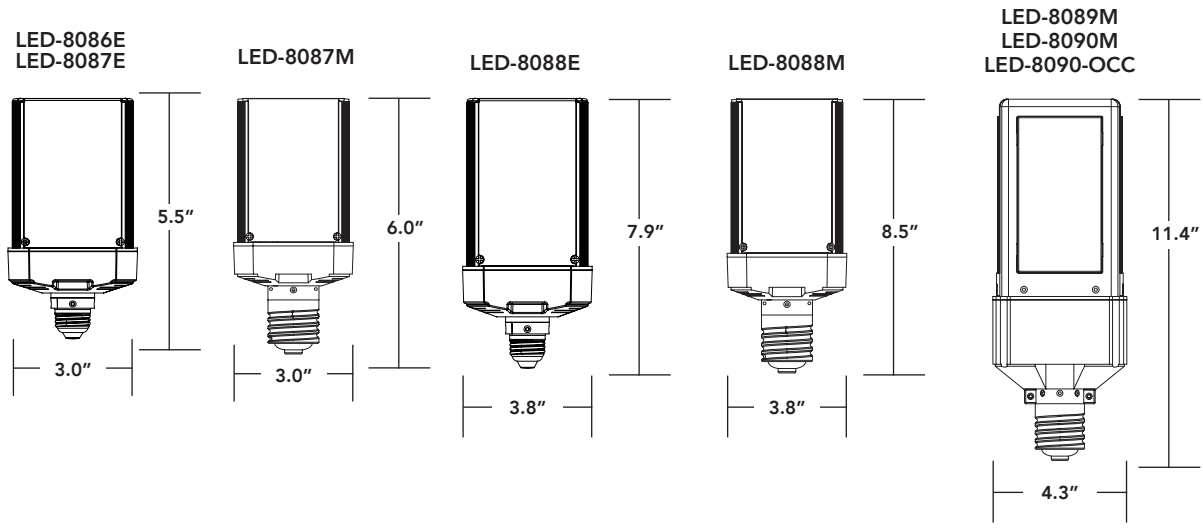

SHOE BOX & WALL PACK RETROFITS G4 HORIZONTAL MOUNTING

ORDERING GUIDE

PART #	UPC	REPLACES	WATTAGE	LUMENS	CCT (K)	BASE	DLC CODE
LED-8086E30-G4	844006047191	UP TO 70W HID	20W	2800	3000K	E26	N/A
LED-8086E40-G4	844006047214	UP TO 70W HID	20W	2800	4000K	E26	N/A
LED-8086E50-G4	844006047238	UP TO 70W HID	20W	2880	5000K	E26	N/A
LED-8087E30-G4	844006084257	UP TO 100W HID	30W	3534	3000K	E26	N/A
LED-8087E40-G4	844006084264	UP TO 100W HID	30W	4260	4000K	E26	N/A
LED-8087E50-G4	844006084288	UP TO 100W HID	30W	4255	5000K	E26	N/A
LED-8087M30-G4	844006084301	UP TO 100W HID	30W	3534	3000K	EX39	N/A
LED-8087M40-G4	844006084318	UP TO 100W HID	30W	4260	4000K	EX39	PDOT0PWM
LED-8087M50-G4	844006084332	UP TO 100W HID	30W	4255	5000K	EX39	PVFMGJKF
LED-8088E30-G4	844006083380	UP TO 175W HID	50W	6915	3000K	E26	N/A
LED-8088E40-G4	844006083403	UP TO 175W HID	50W	6460	4000K	E26	N/A
LED-8088E50-G4	844006083427	UP TO 175W HID	50W	7250	5000K	E26	N/A
LED-8088M30-G4	844006083434	UP TO 175W HID	50W	6915	3000K	EX39	PQUKT9XB
LED-8088M40-G4	844006083458	UP TO 175W HID	50W	6460	4000K	EX39	P49GKR40
LED-8088M50-G4	844006083472	UP TO 175W HID	50W	7250	5000K	EX39	PGIUKDDZ
LED-8089M30-G4	844006083489	UP TO 250W HID	80W	12090	3000K	EX39	POVBC5FD
LED-8089M40-G4	844006083502	UP TO 250W HID	80W	12010	4000K	EX39	P6X6TWU7
LED-8089M50-G4	844006083526	UP TO 250W HID	80W	11655	5000K	EX39	PMK0Q4Q6
LED-8090M30-G4	844006083533	UP TO 400W HID	110W	15745	3000K	EX39	P4AIACGH
LED-8090M40-G4	844006083557	UP TO 400W HID	110W	15430	4000K	EX39	P2TFMJ5G
LED-8090M50-G4	844006083571	UP TO 400W HID	110W	14570	5000K	EX39	PDLI2RJC
LED-8090M40-G4-T3	844006083892	UP TO 400W HID	110W	12630	5000K	EX39	PSPXBHZ5
LED-8090M40-G4-T4	844006083908	UP TO 400W HID	110W	12165	5000K	EX39	PA18YDOM
LED-8090M50-G4-T3	844006083915	UP TO 400W HID	110W	12840	5000K	EX39	PZF9RH41
LED-8090M50-G4-T4	844006083922	UP TO 400W HID	110W	12780	5000K	EX39	PDO0ZLSD
LED-8090M30-G4-OCC	844006051099	UP TO 400W HID	110W	15745	3000K	EX39	N/A
LED-8090M40-G4-OCC	844006047092	UP TO 400W HID	110W	15430	4000K	EX39	N/A
LED-8090M50-G4-OCC	844006047108	UP TO 400W HID	110W	14570	5000K	EX39	N/A