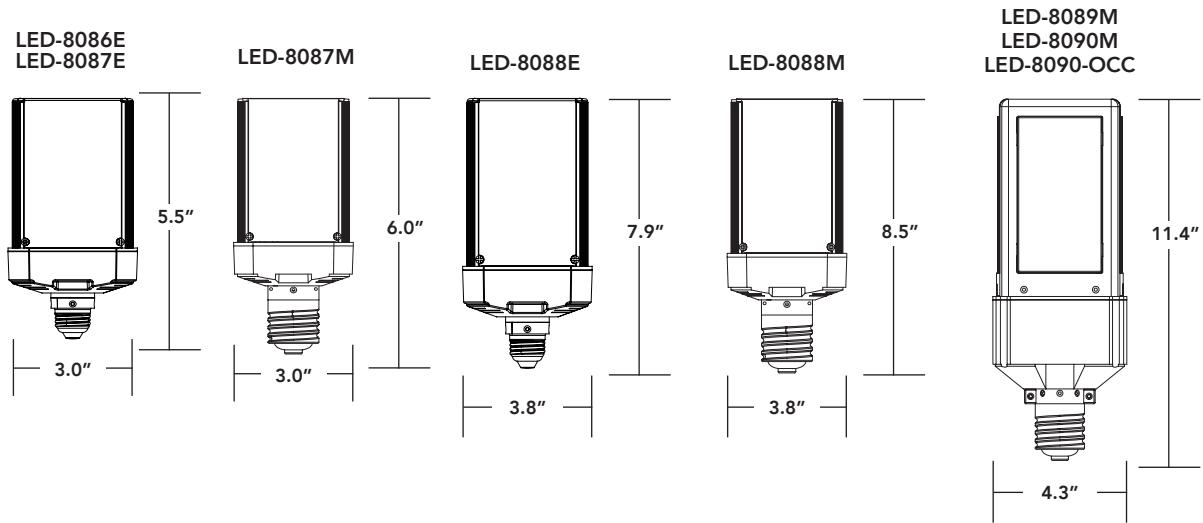

SHOE BOX & WALL PACK RETROFITS G4 HORIZONTAL MOUNTING

ORDERING GUIDE

PART #	UPC	REPLACES	WATTAGE	LUMENS	CCT (K)	BASE	DLC CODE
LED-8086E30-G4	844006047191	UP TO 70W HID	20W	2800	3000K	E26	N/A
LED-8086E40-G4	844006047214	UP TO 70W HID	20W	2800	4000K	E26	N/A
LED-8086E50-G4	844006047238	UP TO 70W HID	20W	2880	5000K	E26	N/A
LED-8087E30-G4	844006084257	UP TO 100W HID	30W	3534	3000K	E26	N/A
LED-8087E40-G4	844006084264	UP TO 100W HID	30W	4260	4000K	E26	N/A
LED-8087E50-G4	844006084288	UP TO 100W HID	30W	4255	5000K	E26	N/A
LED-8087M30-G4	844006084301	UP TO 100W HID	30W	3534	3000K	EX39	N/A
LED-8087M40-G4	844006084318	UP TO 100W HID	30W	4260	4000K	EX39	PDOT0PWM
LED-8087M50-G4	844006084332	UP TO 100W HID	30W	4255	5000K	EX39	PVFMGJKF
LED-8088E30-G4	844006083380	UP TO 175W HID	50W	6915	3000K	E26	N/A
LED-8088E40-G4	844006083403	UP TO 175W HID	50W	6460	4000K	E26	N/A
LED-8088E50-G4	844006083427	UP TO 175W HID	50W	7250	5000K	E26	N/A
LED-8088M30-G4	844006083434	UP TO 175W HID	50W	6915	3000K	EX39	PQUKT9XB
LED-8088M40-G4	844006083458	UP TO 175W HID	50W	6460	4000K	EX39	P49GKR40
LED-8088M50-G4	844006083472	UP TO 175W HID	50W	7250	5000K	EX39	PGIUKDDZ
LED-8089M30-G4	844006083489	UP TO 250W HID	80W	12090	3000K	EX39	POVBC5FD
LED-8089M40-G4	844006083502	UP TO 250W HID	80W	12010	4000K	EX39	P6X6TWU7
LED-8089M50-G4	844006083526	UP TO 250W HID	80W	11655	5000K	EX39	PMK0Q4Q6
LED-8090M30-G4	844006083533	UP TO 400W HID	110W	15745	3000K	EX39	P4AIACGH
LED-8090M40-G4	844006083557	UP TO 400W HID	110W	15430	4000K	EX39	P2TFMJ5G
LED-8090M50-G4	844006083571	UP TO 400W HID	110W	14570	5000K	EX39	PDLI2RJC
LED-8090M40-G4-T3	844006083892	UP TO 400W HID	110W	12630	5000K	EX39	PSPXBH25
LED-8090M40-G4-T4	844006083908	UP TO 400W HID	110W	12165	5000K	EX39	PA18YDOM
LED-8090M50-G4-T3	844006083915	UP TO 400W HID	110W	12840	5000K	EX39	PZF9RH41
LED-8090M50-G4-T4	844006083922	UP TO 400W HID	110W	12780	5000K	EX39	PDO0ZLSD
LED-8090M30-G4-OCC	844006051099	UP TO 400W HID	110W	15745	3000K	EX39	N/A
LED-8090M40-G4-OCC	844006047092	UP TO 400W HID	110W	15430	4000K	EX39	N/A
LED-8090M50-G4-OCC	844006047108	UP TO 400W HID	110W	14570	5000K	EX39	N/A