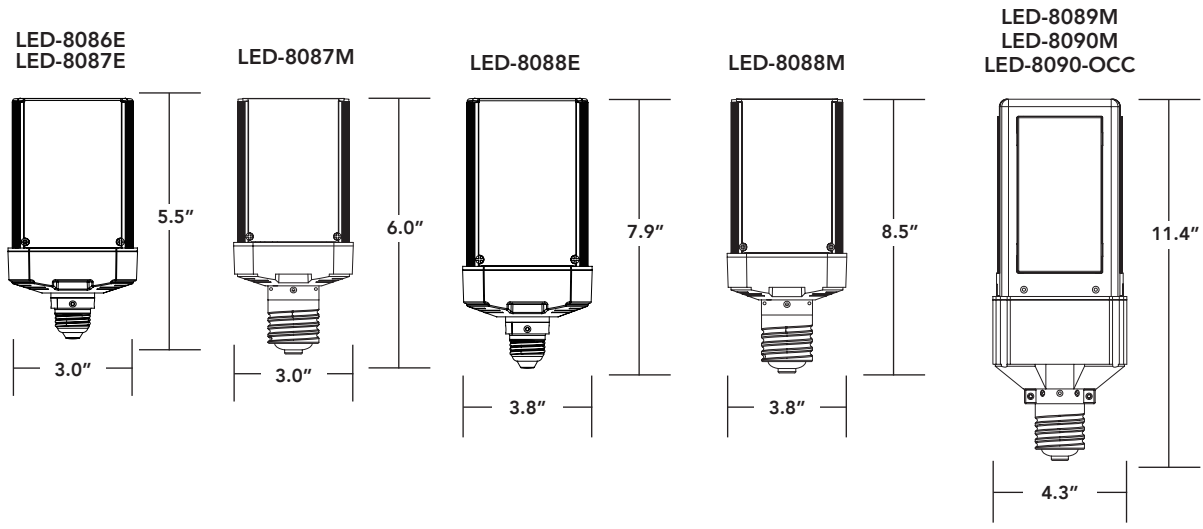

SHOE BOX & WALL PACK RETROFITS G4 HORIZONTAL MOUNTING

directional efficiency

- 20W, 30W, 50W, 80W and 110W models replacing up to 400W HID
- Light panel can rotate once the base is tightened to direct light out of the fixture
- Includes a fan and thermal sensor to run cool and ensure a long and bright life
- Enclosed fixture safe and approved for damp locations
- USA designed and specified driver
- Available in 3000, 4000 and 5000K

includes support feet to prevent socket sag*

LED-8090M offers choice of optics

*LED-8089 and 8090 only

PART #	UPC	REPLACES	WATTAGE	LUMENS	CCT (K)	BASE TYPE
LED-8086E50-G4	844006047238	up to 70W HID	20W	2940	5000K	E26
LED-8087E50-G4	844006084288	up to 100W HID	30W	4255	5000K	E26
LED-8087M50-G4	844006084332	up to 100W HID	30W	4255	5000K	EX39
LED-8088E50-G4	844006083427	up to 175W HID	50W	7250	5000K	E26
LED-8088M50-G4	844006083472	up to 175W HID	50W	7250	5000K	EX39
LED-8089M50-G4	844006083526	up to 250W HID	80W	11655	5000K	EX39
LED-8090M50-G4	844006083571	up to 400W HID	110W	14570	5000K	EX39
LED-8090M50-G4-T3	844006083915	up to 400W HID	110W	12840	5000K	EX39
LED-8090M50-G4-T4	844006083922	up to 400W HID	110W	12780	5000K	EX39
LED-8090M50-G4-OCC	844006047108	up to 400W HID	110W	14570	5000K	EX39

* See page 2 for additional color temperatures.

** See page 3 for 347 volt options for Canada. 🇨🇦

*** See page 3 for OCC and Remote information

Light Efficient Design

SHOE BOX & WALL PACK RETROFITS G4 HORIZONTAL MOUNTING