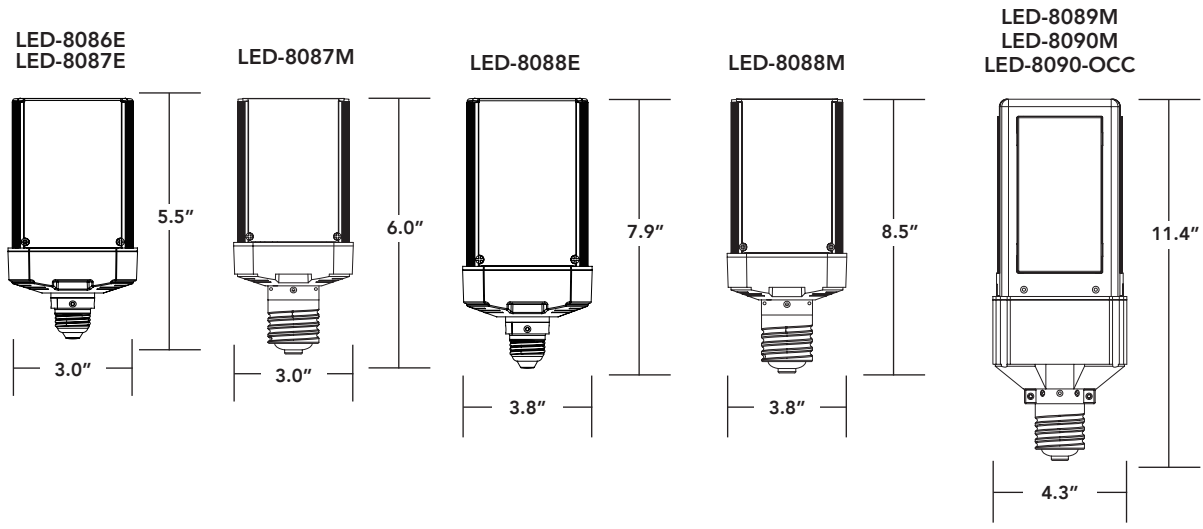

SHOE BOX & WALL PACK RETROFITS G4 HORIZONTAL MOUNTING

directional efficiency

- 20W, 30W, 50W, 80W and 110W models replacing up to 400W HID
- Light panel can rotate once the base is tightened to direct light out of the fixture
- Includes a fan and thermal sensor to run cool and ensure a long and bright life
- Enclosed fixture safe and approved for damp locations
- USA designed and specified driver
- Available in 3000, 4000 and 5000K

includes support feet to prevent socket sag*

LED-8090M offers choice of optics

*LED-8089 and 8090 only

PART #	UPC	REPLACES	WATTAGE	LUMENS	CCT (K)	BASE TYPE
LED-8086E50-G4	844006047238	up to 70W HID	20W	2940	5000K	E26
LED-8087E50-G4	844006084288	up to 100W HID	30W	4255	5000K	E26
LED-8087M50-G4	844006084332	up to 100W HID	30W	4255	5000K	EX39
LED-8088E50-G4	844006083427	up to 175W HID	50W	7250	5000K	E26
LED-8088M50-G4	844006083472	up to 175W HID	50W	7250	5000K	EX39
LED-8089M50-G4	844006083526	up to 250W HID	80W	11655	5000K	EX39
LED-8090M50-G4	844006083571	up to 400W HID	110W	14570	5000K	EX39
LED-8090M50-G4-T3	844006083915	up to 400W HID	110W	12840	5000K	EX39
LED-8090M50-G4-T4	844006083922	up to 400W HID	110W	12780	5000K	EX39
LED-8090M50-G4-OCC	844006047108	up to 400W HID	110W	14570	5000K	EX39

* See page 2 for additional color temperatures.

** See page 3 for 347 volt options for Canada. 🇨🇦

*** See page 3 for OCC and Remote information

SHOE BOX & WALL PACK RETROFITS G4 HORIZONTAL MOUNTING

ORDERING GUIDE