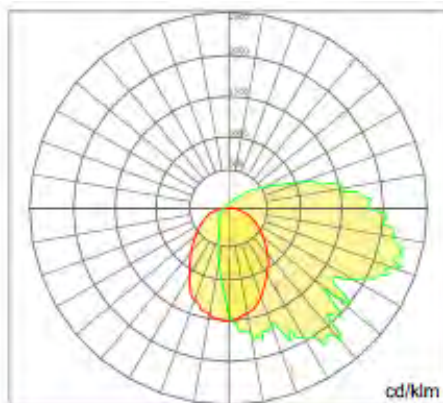

ENVIRONMENTAL

IP65 Rating
 -30 to 45°C Operating Temperature

PHYSICAL

Dimensions (432 x 230 x 430mm)
 Weight 10.4kg
 Wall Mounting Options
 Fixture Material Aluminum Alloy

PHOTOMETRICS

Mounting Hight 4m, 0 Tilt,
 50LUX-5LUX

Illumination		
Height	Light Spot	LUX
2m	3.7x5.7m	377LUX
4m	7.5x82.6m	94LUX
6m	11.2x17.1m	42LUX
8m	14.9x22.7m	23.5LUX
10m	18.7x28.4m	15LUX