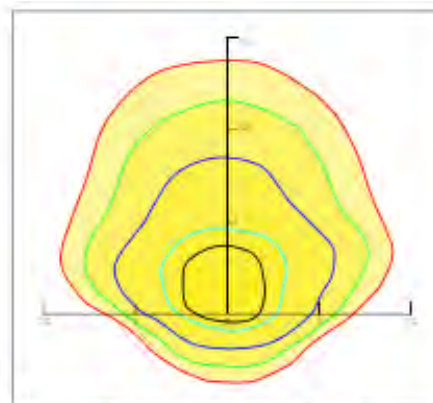

ENVIRONMENTAL

IP65 Rating
 -30 to 45°C Operating Temperature

PHYSICAL

Dimensions (432 x 230 x 430mm)
 Weight 10.4kg
 Wall Mounting Options
 Fixture Material Aluminum Alloy

PHOTOMETRICS

Mounting Hight 4m, 0 Tilt,
 50LUX-5LUX

Illumination		
Height	Light Spot	LUX
2m	3.7x5.7m	377LUX
4m	7.5x82.6m	94LUX
6m	11.2x17.1m	42LUX
8m	14.9x22.7m	23.5LUX
10m	18.7x28.4m	15LUX