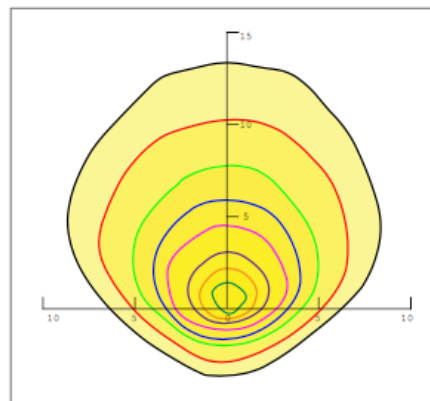

ENVIRONMENTAL

IP65 IP Rating
 -30 to 45°C Operating Temperature

PHYSICAL

Dimensions (18.1 x 8.6 x 10.3in)
 Weight 8.2kg

PHOTOMETRICS

0.0~180.0

Mounting Hight 4m, 0 Tilt,
 50LUX-5LUX

Illumination

Height	Light Spot	LUX
2m	3.4×6m	583LUX
4m	6.8×12m	145LUX
6m	10.2×18.1m	64LUX
8m	13.5×24.1m	36LUX
10m	16.9×30.1m	23LUX