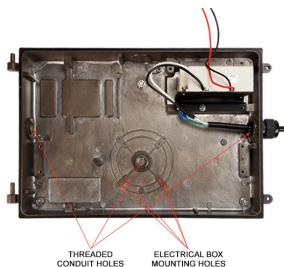

LED WALL PACKS

FEATURES

- System Light Efficacy 81 LPW
- Easy Installation & Maintenance
- IP65
- Five Years Warranty
- ETL Part Number: PLTE131X
- Optional Shade Included for Field Installation

50% ENERGY EFFICIENCY & LONG LIFE

TYPICAL PAYBACK OF 1 - 3 YEARS

SKU #	Kelvin	Lumens	CRI	Wattage	Voltage	DLC?	Mounting	Life Hours	Warranty
PLT-10836	4000	8000	80	90	100-277	No	WALL	54000	5 years

ADDITIONAL PHOTOS

FEATURES

- Easy Installation & Maintenance
- System Light Efficacy 89 LPW
- Optional Shade Included for Field Installation

ENVIRONMENTAL

IP65 IP Rating
 -30 to 45°C Operating Temperature

PHYSICAL

Dimensions (18.1 x 8.6 x 10.3in)
 Weight 8.2kg

PHOTOMETRICS

0.0~180.0

Mounting Hight 4m, 0 Tilt,
 50LUX-5LUX

Illumination