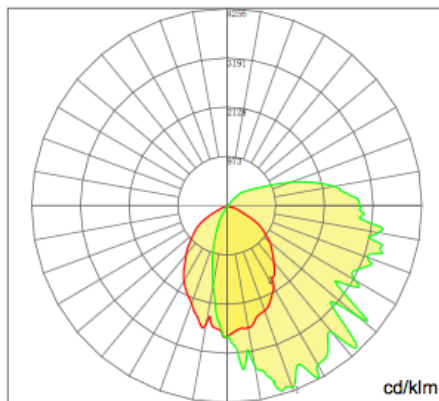

ENVIRONMENTAL

IP65 IP Rating
 -30 to 45°C Operating Temperature

PHYSICAL

Dimensions (18.1 x 8.6 x 10.3in)
 Weight 8.2kg

PHOTOMETRICS

0.0~180.0

Mounting Hight 4m, 0 Tilt,
 50LUX-5LUX

Illumination

Height	Light Spot	LUX
2m	3.4×6m	583LUX
4m	6.8×12m	145LUX
6m	10.2×18.1m	64LUX
8m	13.5×24.1m	36LUX
10m	16.9×30.1m	23LUX