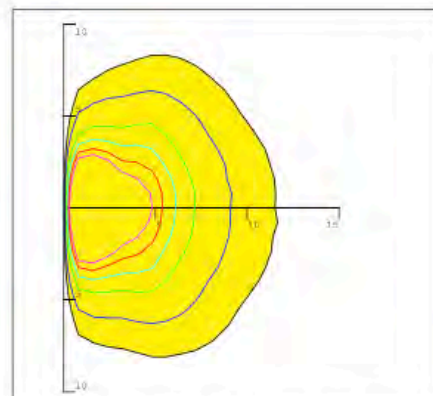

## PHOTOMETRICS

0.0~180.0

Mounting Hight 4m, 0 Tilt,  
 50LUX-5LUX