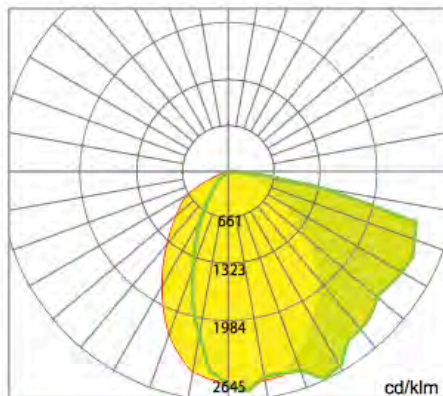

FEATURES

- Easy Installation & Maintenance
- System Light Efficacy 81 LPW
- Optional Shade Included for Field Installation

TYPICAL APPLICATIONS

- Security Lighting
- Pedestrian Lighting

WARRANTY

WARRANTY   **5 Years**

SPECIFICATIONS

PERFORMANCE

Lightning T3C LED Chip
4860 Lumen Output (IES)
60W Power Consumption
81lm/W Efficacy (IES)
4000K Color Temperature
≥80 CRI
L70>54,000 hours Lumen Maintenance
120-277 VAC Input Voltage
0.95 minimum Power Factor

ENVIRONMENTAL

IP65 Rating
-30 to 45°C Operating Temperature

PHYSICAL

Dimensions (432 x 230 x 430mm)
Weight 9.0kg
Wall Mounting Options
Fixture Material Aluminum Alloy

PHOTOMETRICS

0.0~180.0

Mounting Hight 4m, 0 Tilt,
50LUX-5LUX

Illumination

Height	Light Spot	LUX
4m	7×7m	131LUX
4.5m	8×8m	103LUX
5m	10×10m	83LUX
5.5m	11×11m	69LUX
6m	13×13m	58LUX