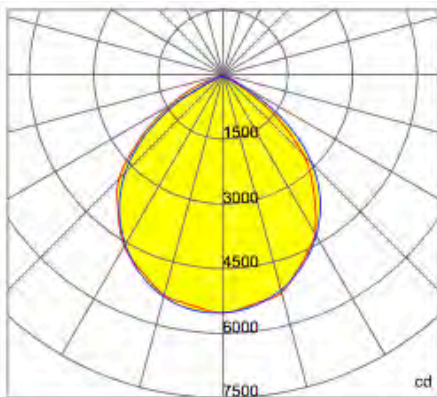

ENVIRONMENTAL

IP65 IP Rating
 -30 to 45°C Operating Temperature
 -40 to 80°C Storing Temperature
 Humidity

PHYSICAL

Dimensions (650 x 159 x 160mm)
 Weight 4.65kg
 Chain & Surface Mounting Options
 Fixture Material Aluminum Alloy

PHOTOMETRICS

Illumination-90 Degree Beaming Angle		
Height	Beam Diameter	LUX
5m	φ 14m	132LUX
6m	φ 16m	99LUX
7m	φ 19m	76LUX
8m	φ 23m	58LUX
9m	φ 24m	46LUX