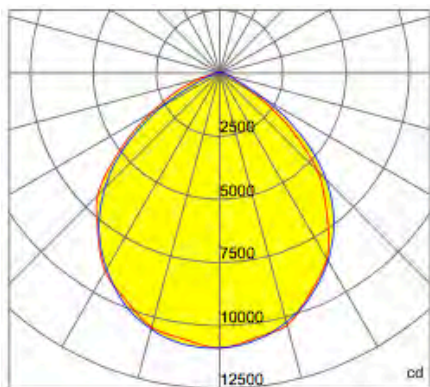

PHOTOMETRICS

— 0.0~180.0
 — 90.0~270.0

Mounting Height 20m, 0 Tilt,
 50LUX-5LUX

Illumination-90 Degree Beaming Angle		
Height	Beam Diameter	LUX
7m	φ 19m	135LUX
8m	φ 23m	105LUX
9m	φ 24m	84LUX
10m	φ 28m	68LUX
11m	φ 31m	31LUX