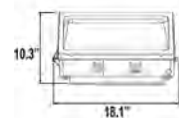

Fixture Only