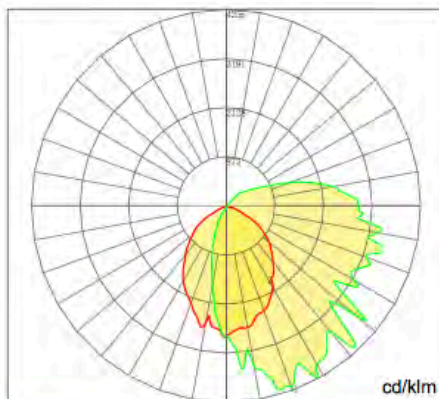

ENVIRONMENTAL

IP65 Rating
 -30 to 45°C Operating Temperature

PHYSICAL

Dimensions (18.1 x 9.1 x 10.3 in)
 Weight 8.2kg

PHOTOMETRICS

0.0~180.0

Mounting Hight 4m, 0 Tilt,
 50LUX-5LUX

Illumination

Height	Light Spot	LUX
2m	3.4×6m	583LUX
4m	6.8×12m	145LUX
6m	10.2×18.1m	64LUX
8m	13.5×24.1m	36LUX
10m	16.9×30.1m	23LUX