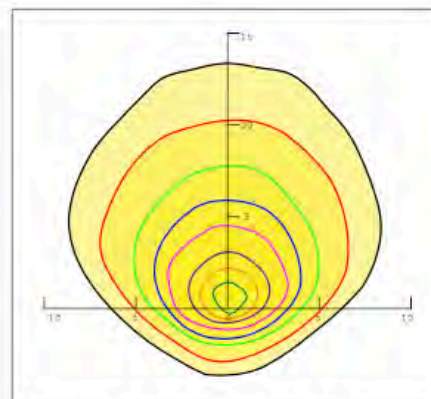

ENVIRONMENTAL

IP65 Rating
 -30 to 45°C Operating Temperature

PHYSICAL

Dimensions (18.1 x 9.1 x 10.3 in)
 Weight 8.2kg

PHOTOMETRICS

0.0~180.0

Mounting Hight 4m, 0 Tilt,
 50LUX-5LUX

Illumination

Height	Light Spot	LUX
2m	3.4×6m	583LUX
4m	6.8×12m	145LUX
6m	10.2×18.1m	64LUX
8m	13.5×24.1m	36LUX
10m	16.9×30.1m	23LUX