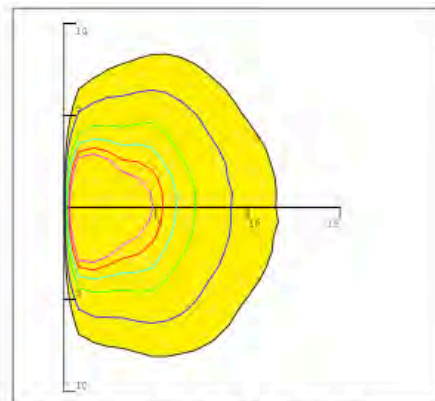

## PHOTOMETRICS

0.0~180.0

Mounting Hight 4m, 0 Tilt,  
 50LUX-5LUX