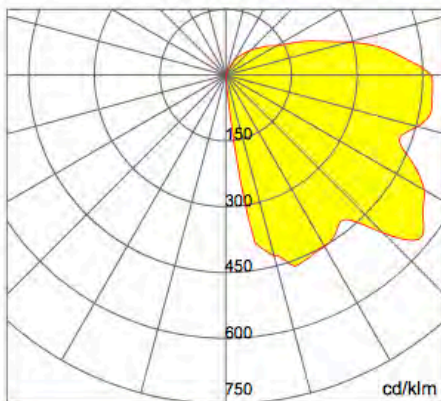

FEATURES

- Easy Installation & Maintenance
- System Light Efficacy 81 LPW
- Optional Shade Included for Field Installation

TYPICAL APPLICATIONS

- Security Lighting
- Pedestrian Lighting

WARRANTY

WARRANTY   **5 Years**

SPECIFICATIONS

PERFORMANCE

Lightning T3C LED Chip
4860 Lumen Output (IES)
60W Power Consumption
81 lm/W Efficacy (IES)
5000K Color Temperature
≥80 CRI
L70>54,000 hours Lumen Maintenance
100-277 VAC Input Voltage
0.95 minimum Power Factor

ENVIRONMENTAL

IP65 Rating
-30 to 45°C Operating Temperature

PHYSICAL

Dimensions (432 x 230 x 430mm)
Weight 9.0kg
Wall Mounting Options
Fixture Material Aluminum Alloy

PHOTOMETRICS

0.0~180.0

Mounting Hight 4m, 0 Tilt,
50LUX-5LUX

Illumination

Height	Light Spot	LUX
4m	7×7m	131LUX
4.5m	8×8m	103LUX
5m	10×10m	83LUX
5.5m	11×11m	69LUX
6m	13×13m	58LUX