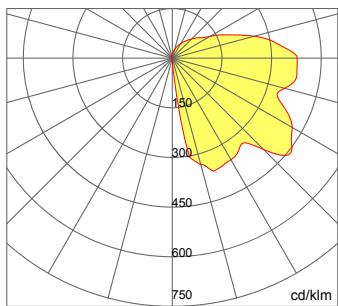

PHYSICAL

| | |
|--------------------|---|
| Dimensions (L×W×H) | 432×230×430 mm (17×9.1×16.3.9 in) (SHADED) |
| Weight | 9.0 kg (19.8 lbs) (SHADED) |
| Mounting Options | Wall Mount |
| Fixture Material | Aluminum Alloy |

WARRANTY

5 Years

Photometrics

NON SHADED

0.0~180.0

Mounting Hight 3.5m, 0 Tilt,
50LUX-5LUX

Illumination

| Height | Light Spot | LUX |
|--------|------------|--------|
| 3.5m | 5x5m | 114LUX |
| 4m | 7x7m | 87LUX |
| 4.5m | 8x8m | 68LUX |
| 5m | 10x10m | 55LUX |
| 5.5m | 11x11m | 46LUX |

| | |
|-----------------------|-------------|
| Beam Angle (50% max) | 120 DEG |
| Luminous Flux (IES) | 4,860 lm |
| Light Efficacy (IES) | 81 lm/W |
| Cutoff Classification | Semi-Cutoff |

SHADED

0.0~180.0