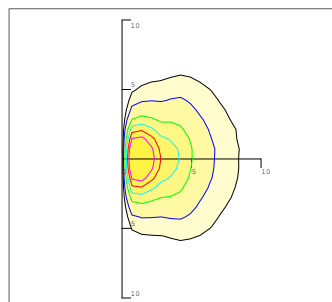

PHYSICAL

| | |
|--------------------|---|
| Dimensions (L×W×H) | 432×230×430 mm (17×9.1×16.3.9 in) (SHADED) |
| Weight | 9.0 kg (19.8 lbs) (SHADED) |
| Mounting Options | Wall Mount |
| Fixture Material | Aluminum Alloy |

WARRANTY

5 Years

Photometrics

NON SHADED

0.0~180.0

Mounting Hight 3.5m, 0 Tilt,
50LUX-5LUX

Illumination

| Height | Light Spot | LUX |
|--------|------------|--------|
| 3.5m | 5x5m | 114LUX |
| 4m | 7x7m | 87LUX |
| 4.5m | 8x8m | 68LUX |
| 5m | 10x10m | 55LUX |
| 5.5m | 11x11m | 46LUX |

| | |
|-----------------------|-------------|
| Beam Angle (50% max) | 120 DEG |
| Luminous Flux (IES) | 4,860 lm |
| Light Efficacy (IES) | 81 lm/W |
| Cutoff Classification | Semi-Cutoff |

SHADED

0.0~180.0

| | |
|-----------------------|-------------|
| Beam Angle (50% max) | 120 DEG |
| Luminous Flux (IES) | 4,620 lm |
| Light Efficacy (IES) | 77 lm/W |
| Cutoff Classification | Full-Cutoff |

Mounting Options