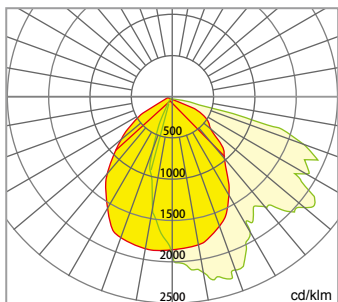

PHYSICAL

| | |
|--------------------|---|
| Dimensions (L×W×H) | 432×230×430 mm (17×9.1×16.3.9 in) (SHADED) |
| Weight | 9.0 kg (19.8 lbs) (SHADED) |
| Mounting Options | Wall Mount |
| Fixture Material | Aluminum Alloy |

WARRANTY

5 Years

Photometrics

NON SHADED

0.0~180.0

Mounting Hight 3.5m, 0 Tilt,
50LUX-5LUX

Illumination

| Height | Light Spot | LUX |
|--------|------------|--------|
| 3.5m | 5x5m | 114LUX |
| 4m | 7x7m | 87LUX |
| 4.5m | 8x8m | 68LUX |
| 5m | 10x10m | 55LUX |
| 5.5m | 11x11m | 46LUX |

| | |
|-----------------------|-------------|
| Beam Angle (50% max) | 120 DEG |
| Luminous Flux (IES) | 4,860 lm |
| Light Efficacy (IES) | 81 lm/W |
| Cutoff Classification | Semi-Cutoff |

SHADED

0.0~180.0

| | |
|-----------------------|-------------|
| Beam Angle (50% max) | 120 DEG |
| Luminous Flux (IES) | 4,620 lm |
| Light Efficacy (IES) | 77 lm/W |
| Cutoff Classification | Full-Cutoff |

Mounting Options