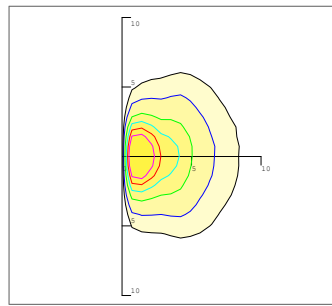

PHYSICAL

| | |
|--------------------|---|
| Dimensions (L×W×H) | 432×230×430 mm (17×9.1×16.3.9 in) (SHADED) |
| Weight | 9.0 kg (19.8 lbs) (SHADED) |
| Mounting Options | Wall Mount |
| Fixture Material | Aluminum Alloy |

WARRANTY

5 Years

Photometrics

NON SHADED

0.0~180.0

Mounting Hight 3.5m, 0 Tilt,
50LUX-5LUX

Illumination

| Height | Light Spot | LUX |
|--------|------------|--------|
| 3.5m | 5x5m | 114LUX |
| 4m | 7x7m | 87LUX |
| 4.5m | 8x8m | 68LUX |
| 5m | 10x10m | 55LUX |
| 5.5m | 11x11m | 46LUX |

| | |
|-----------------------|-------------|
| Beam Angle (50% max) | 120 DEG |
| Luminous Flux (IES) | 4,860 lm |
| Light Efficacy (IES) | 81 lm/W |
| Cutoff Classification | Semi-Cutoff |

SHADED

0.0~180.0

| | |
|-----------------------|-------------|
| Beam Angle (50% max) | 120 DEG |
| Luminous Flux (IES) | 4,620 lm |
| Light Efficacy (IES) | 77 lm/W |
| Cutoff Classification | Full-Cutoff |

Mounting Options