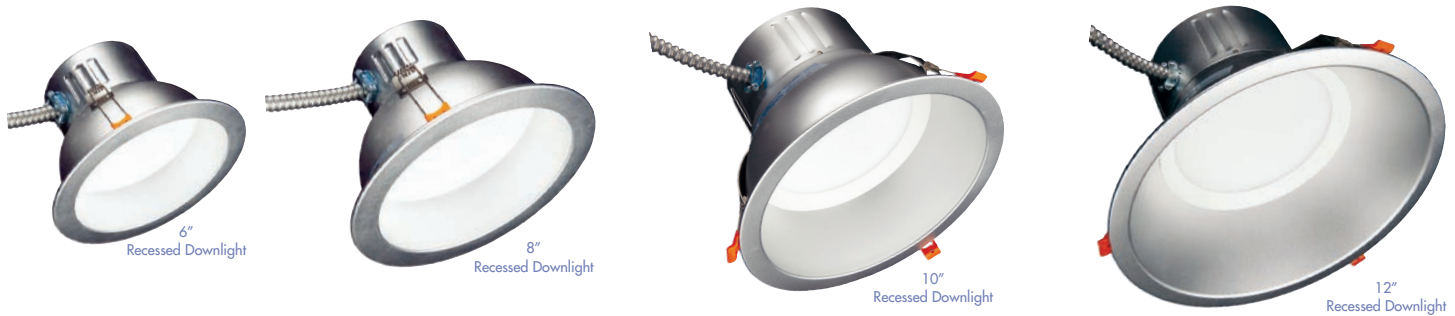

Specifications:

ITEM #	DESCRIPTION	VOLTAGE	LED WATTS	REPLACEMENT	LUMENS	LPW	CRI	COLOR TEMP	MOL (inches)	DIA (inches)
6" Commercial Recessed Downlights – 100 Watt Replacement • 50,000 Hour										
DLC618UZD27K	LED 6" 18W DIM 100W EQ- 2700K	120-277V	18	100	1800	100	80	2700K	5.67	7.4
DLC618UZD30K	LED 6" 18W DIM 100W EQ- 3000K	120-277V	18	100	1800	100	80	3000K	5.67	7.4
DLC618UZD35K	LED 6" 18W DIM 100W EQ- 3500K	120-277V	18	100	1800	100	80	3500K	5.67	7.4
DLC618UZD41K	LED 6" 18W DIM 100W EQ- 4100K	120-277V	18	100	1800	100	80	4100K	5.67	7.4
DLC618UZD50K	LED 6" 18W DIM 100W EQ- 5000K	120-277V	18	100	1800	100	80	5000K	5.67	7.4
8" Commercial Recessed Downlights – 150 Watt Replacement • 50,000 Hour										
DLC824UZD27K	LED 8" 24W DIM 125W EQ- 2700K	120-277V	24	125	2400	100	80	2700K	6.3	9.25
DLC824UZD30K	LED 8" 24W DIM 125W EQ- 3000K	120-277V	24	125	2400	100	80	3000K	6.3	9.25
DLC824UZD35K	LED 8" 24W DIM 125W EQ- 3500K	120-277V	24	125	2400	100	80	3500K	6.3	9.25
DLC824UZD41K	LED 8" 24W DIM 125W EQ- 4100K	120-277V	24	125	2400	100	80	4100K	6.3	9.25
DLC824UZD50K	LED 8" 24W DIM 125W EQ- 5000K	120-277V	24	125	2400	100	80	5000K	6.3	9.25
10" Commercial Recessed Downlights – 150/175 Watt Replacement • 50,000 Hour										
DLC1030UZD27K	LED 10" 30W DIM 150W EQ- 2700K	120-277V	30	150	3000	100	80	2700K	7.87	10.75
DLC1030UZD30K	LED 10" 30W DIM 150W EQ- 3000K	120-277V	30	150	3000	100	80	3000K	7.87	10.75
DLC1030UZD35K	LED 10" 30W DIM 150W EQ- 3500K	120-277V	30	150	3000	100	80	3500K	7.87	10.75
DLC1030UZD41K	LED 10" 30W DIM 150W EQ- 4100K	120-277V	30	150	3000	100	80	4100K	7.87	10.75
DLC1030UZD50K	LED 10" 30W DIM 150W EQ- 5000K	120-277V	30	150	3000	100	80	5000K	7.87	10.75
DLC1050UZD27K	LED 10" 50W DIM 175W EQ- 2700K	120-277V	50	175	5000	100	80	2700K	7.87	10.75
DLC1050UZD30K	LED 10" 50W DIM 175W EQ- 3000K	120-277V	50	175	5000	100	80	3000K	7.87	10.75
DLC1050UZD35K	LED 10" 50W DIM 175W EQ- 3500K	120-277V	50	175	5000	100	80	3500K	7.87	10.75
DLC1050UZD41K	LED 10" 50W DIM 175W EQ- 4100K	120-277V	50	175	5000	100	80	4100K	7.87	10.75
DLC1050UZD50K	LED 10" 50W DIM 175W EQ- 5000K	120-277V	50	175	5000	100	80	5000K	7.87	10.75
12" Commercial Recessed Downlights – 150/200 Watt Replacement • 50,000 Hour										
DLC1245UZD27K	LED 12" 45W DIM 150W EQ- 2700K	120-277V	45	150	4500	100	80	2700K	7.87	10.75
DLC1245UZD30K	LED 12" 45W DIM 150W EQ- 3000K	120-277V	45	150	4500	100	80	3000K	7.87	10.75
DLC1245UZD35K	LED 12" 45W DIM 150W EQ- 3500K	120-277V	45	150	4500	100	80	3500K	7.87	10.75
DLC1245UZD41K	LED 12" 45W DIM 150W EQ- 4100K	120-277V	45	150	4500	100	80	4100K	7.87	10.75
DLC1245UZD50K	LED 12" 45W DIM 150W EQ- 5000K	120-277V	45	150	4500	100	80	5000K	7.87	10.75
DLC1260UZD27K	LED 12" 60W DIM 200W EQ- 2700K	120-277V	60	200	6000	100	80	2700K	7.87	10.75
DLC1260UZD30K	LED 12" 60W DIM 200W EQ- 3000K	120-277V	60	200	6000	100	80	3000K	7.87	10.75
DLC1260UZD35K	LED 12" 60W DIM 200W EQ- 3500K	120-277V	60	200	6000	100	80	3500K	7.87	10.75
DLC1260UZD41K	LED 12" 60W DIM 200W EQ- 4100K	120-277V	60	200	6000	100	80	4100K	7.87	10.75
DLC1260UZD50K	LED 12" 60W DIM 200W EQ- 5000K	120-277V	60	200	6000	100	80	5000K	7.87	10.75