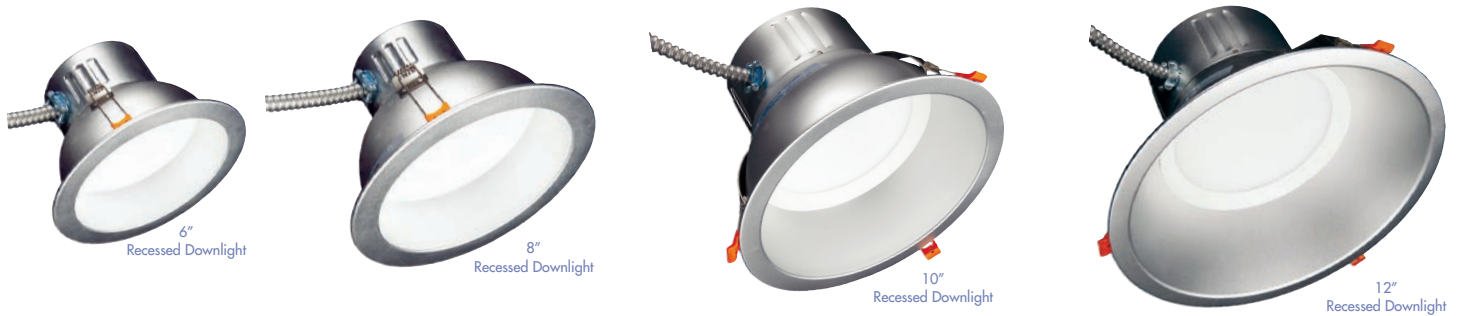

Specifications:

ITEM #	DESCRIPTION	VOLTAGE	LED WATTS	REPLACEMENT	LUMENS	LPW	CRI	COLOR TEMP	MOL (inches)	DIA (inches)
6" Commercial Recessed Downlights – 100 Watt Replacement • 50,000 Hour										
DLC618UZD27K	LED 6" 18W DIM 100W EQ- 2700K	120-277V	18	100	1800	100	80	2700K	5.67	7.4
DLC618UZD30K	LED 6" 18W DIM 100W EQ- 3000K	120-277V	18	100	1800	100	80	3000K	5.67	7.4
DLC618UZD35K	LED 6" 18W DIM 100W EQ- 3500K	120-277V	18	100	1800	100	80	3500K	5.67	7.4
DLC618UZD41K	LED 6" 18W DIM 100W EQ- 4100K	120-277V	18	100	1800	100	80	4100K	5.67	7.4
DLC618UZD50K	LED 6" 18W DIM 100W EQ- 5000K	120-277V	18	100	1800	100	80	5000K	5.67	7.4
8" Commercial Recessed Downlights – 150 Watt Replacement • 50,000 Hour										
DLC824UZD27K	LED 8" 24W DIM 125W EQ- 2700K	120-277V	24	125	2400	100	80	2700K	6.3	9.25
DLC824UZD30K	LED 8" 24W DIM 125W EQ- 3000K	120-277V	24	125	2400	100	80	3000K	6.3	9.25
DLC824UZD35K	LED 8" 24W DIM 125W EQ- 3500K	120-277V	24	125	2400	100	80	3500K	6.3	9.25
DLC824UZD41K	LED 8" 24W DIM 125W EQ- 4100K	120-277V	24	125	2400	100	80	4100K	6.3	9.25
DLC824UZD50K	LED 8" 24W DIM 125W EQ- 5000K	120-277V	24	125	2400	100	80	5000K	6.3	9.25
10" Commercial Recessed Downlights – 150/175 Watt Replacement • 50,000 Hour										
DLC1030UZD27K	LED 10" 30W DIM 150W EQ- 2700K	120-277V	30	150	3000	100	80	2700K	7.87	10.75
DLC1030UZD30K	LED 10" 30W DIM 150W EQ- 3000K	120-277V	30	150	3000	100	80	3000K	7.87	10.75
DLC1030UZD35K	LED 10" 30W DIM 150W EQ- 3500K	120-277V	30	150	3000	100	80	3500K	7.87	10.75
DLC1030UZD41K	LED 10" 30W DIM 150W EQ- 4100K	120-277V	30	150	3000	100	80	4100K	7.87	10.75
DLC1030UZD50K	LED 10" 30W DIM 150W EQ- 5000K	120-277V	30	150	3000	100	80	5000K	7.87	10.75
DLC1050UZD27K	LED 10" 50W DIM 175W EQ- 2700K	120-277V	50	175	5000	100	80	2700K	7.87	10.75
DLC1050UZD30K	LED 10" 50W DIM 175W EQ- 3000K	120-277V	50	175	5000	100	80	3000K	7.87	10.75
DLC1050UZD35K	LED 10" 50W DIM 175W EQ- 3500K	120-277V	50	175	5000	100	80	3500K	7.87	10.75
DLC1050UZD41K	LED 10" 50W DIM 175W EQ- 4100K	120-277V	50	175	5000	100	80	4100K	7.87	10.75
DLC1050UZD50K	LED 10" 50W DIM 175W EQ- 5000K	120-277V	50	175	5000	100	80	5000K	7.87	10.75
12" Commercial Recessed Downlights – 150/200 Watt Replacement • 50,000 Hour										
DLC1245UZD27K	LED 12" 45W DIM 150W EQ- 2700K	120-277V	45	150	4500	100	80	2700K	7.87	10.75
DLC1245UZD30K	LED 12" 45W DIM 150W EQ- 3000K	120-277V	45	150	4500	100	80	3000K	7.87	10.75
DLC1245UZD35K	LED 12" 45W DIM 150W EQ- 3500K	120-277V	45	150	4500	100	80	3500K	7.87	10.75
DLC1245UZD41K	LED 12" 45W DIM 150W EQ- 4100K	120-277V	45	150	4500	100	80	4100K	7.87	10.75
DLC1245UZD50K	LED 12" 45W DIM 150W EQ- 5000K	120-277V	45	150	4500	100	80	5000K	7.87	10.75
DLC1260UZD27K	LED 12" 60W DIM 200W EQ- 2700K	120-277V	60	200	6000	100	80	2700K	7.87	10.75
DLC1260UZD30K	LED 12" 60W DIM 200W EQ- 3000K	120-277V	60	200	6000	100	80	3000K	7.87	10.75
DLC1260UZD35K	LED 12" 60W DIM 200W EQ- 3500K	120-277V	60	200	6000	100	80	3500K	7.87	10.75
DLC1260UZD41K	LED 12" 60W DIM 200W EQ- 4100K	120-277V	60	200	6000	100	80	4100K	7.87	10.75
DLC1260UZD50K	LED 12" 60W DIM 200W EQ- 5000K	120-277V	60	200	6000	100	80	5000K	7.87	10.75