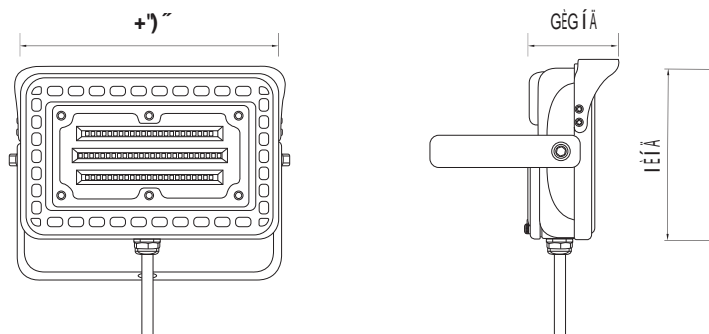

Applications

This product can be used in many outdoor applications including security lighting, wall wash, sign lighting and accent lighting. The knuckle or yoke mount options provide a versatile array of mounting options.

Construction

- Die-cast aluminum housing
- Impact resistant acrylic lens
- Durable bronze powdercoat
- 1/2" knuckle mount or yoke mount
- Operating Temperature: -40°C to 55°C.

Electrical

- cULus wet location rated
- Easily access wiring for quick installation
- System rated for long 50,000 hour life
- Efficiently delivers up to 125 LPW

Optics

- Prismatic acrylic lens
- Delivers bright, white light and excellent uniformity

Dimensions

Listings

cULus Listed – wet location rated
RoHS Compliant

Warranty

Five year limited warranty against defects in manufacturing.

LED Flood Light Available Part Numbers

Item #	Description	LUMENS	WATTAGE	LPW	VOLTAGE	CCT	CRI	LIFE (HRS)	L (IN)	H (IN)	W (IN)
FLKUA3W40KBR	Small Flood Knuckle UNI 6250L Wide Beam 4K	6,250	50	125	120 - 277	4000K	>70	50,000	7.5	4.9	2.0
FLKUA3W50KBR	Small Flood Knuckle UNI 6250L Wide Beam 5K	6,250	50	125	120 - 277	5000K	>70	50,000	7.5	4.9	2.0
FLYUA3W40KBR	Small Flood Yoke UNI 6250L Wide Beam 4K	6,250	50	125	120 - 277	4000K	>70	50,000	7.5	4.9	2.0
FLYUA3W50KBR	Small Flood Yoke UNI 6250L Wide Beam 5K	6,250	50	125	120 - 277	5000K	>70	50,000	7.5	4.9	2.0