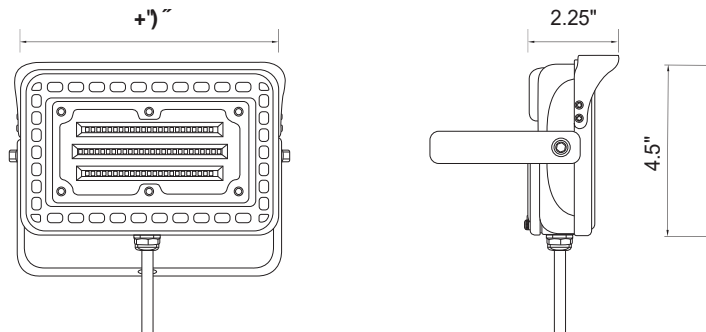

Applications

This product can be used in many outdoor applications including security lighting, wall wash, sign lighting and accent lighting. The knuckle or yoke mount options provide a versatile array of mounting options.

Construction

- Die-cast aluminum housing
- Impact resistant acrylic lens
- Durable bronze powdercoat
- 1/2" knuckle mount or yoke mount
- Operating Temperature: -40°C to 55°C.

Electrical

- cULus wet location rated
- Easily access wiring for quick installation
- System rated for long 50,000 hour life
- Efficiently delivers up to 125 LPW

Optics

- Prismatic acrylic lens
- Delivers bright, white light and excellent uniformity

Dimensions

Listings

cULus Listed – wet location rated
RoHS Compliant

Warranty

Five year limited warranty against defects in manufacturing.

LED Flood Light Available Part Numbers

Item #	Description	LUMENS	WATTAGE	LPW	VOLTAGE	CCT	CRI	LIFE (HRS)	L (IN)	H (IN)	W (IN)
FLKUA3W40KBR	Small Flood Knuckle UNI 6250L Wide Beam 4K	6,250	50	125	120 - 277	4000K	>70	50,000	7.5	4.5	2.25
FLKUA3W50KBR	Small Flood Knuckle UNI 6250L Wide Beam 5K	6,250	50	125	120 - 277	5000K	>70	50,000	7.5	4.5	2.25
FLYUA3W40KBR	Small Flood Yoke UNI 6250L Wide Beam 4K	6,250	50	125	120 - 277	4000K	>70	50,000	7.5	4.5	2.25
FLYUA3W50KBR	Small Flood Yoke UNI 6250L Wide Beam 5K	6,250	50	125	120 - 277	5000K	>70	50,000	7.5	4.5	2.25