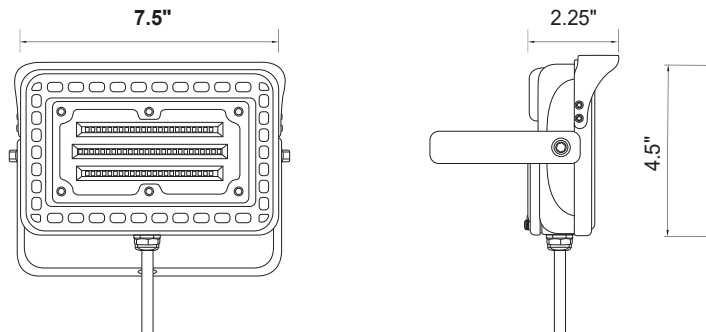

Applications

This product can be used in many outdoor applications including security lighting, wall wash, sign lighting and accent lighting. The knuckle or yoke mount options provide a versatile array of mounting options.

Construction

- Die-cast aluminum housing
- Impact resistant acrylic lens
- Durable bronze powdercoat
- 1/2" knuckle mount or yoke mount
- Operating Temperature: -40°C to 55°C.

Electrical

- cULus wet location rated
- Easily access wiring for quick installation
- System rated for long 50,000 hour life
- Efficiently delivers up to 125 LPW

Optics

- Prismatic acrylic lens
- Delivers bright, white light and excellent uniformity

Dimensions

Listings

cULus Listed – wet location rated
RoHS Compliant

Warranty

Five year limited warranty against defects in manufacturing.

LED Flood Light Available Part Numbers

Item #	Description	LUMENS	WATTAGE	LPW	VOLTAGE	CCT	CRI	LIFE (HRS)	L (IN)	H (IN)	W (IN)
FLKUA3W40KBR	Small Flood Knuckle UNI 6250L Wide Beam 4K	6,250	50	125	120 - 277	4000K	>70	50,000	7.5	4.	2.
FLKUA3W50KBR	Small Flood Knuckle UNI 6250L Wide Beam 5K	6,250	50	125	120 - 277	5000K	>70	50,000	7.5	4.	2.
FLYUA3W40KBR	Small Flood Yoke UNI 6250L Wide Beam 4K	6,250	50	125	120 - 277	4000K	>70	50,000	7.5	4.	2
FLYUA3W50KBR	Small Flood Yoke UNI 6250L Wide Beam 5K	6,250	50	125	120 - 277	5000K	>70	50,000	7.5	4.	2.