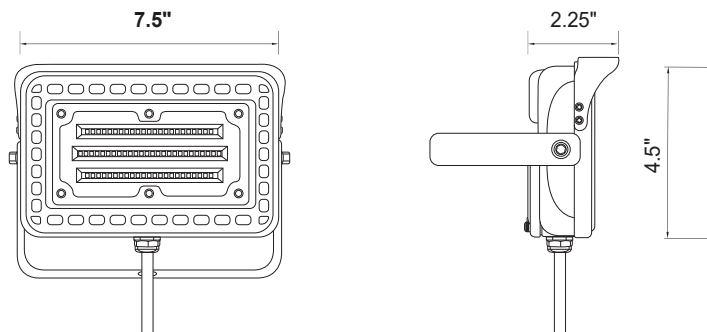

Applications

This product can be used in many outdoor applications including security lighting, wall wash, sign lighting and accent lighting. The knuckle or yoke mount options provide a versatile array of mounting options.

Construction

- Die-cast aluminum housing
- Impact resistant acrylic lens
- Durable bronze powdercoat
- 1/2" knuckle mount or yoke mount
- Operating Temperature: -40°C to 55°C.

Electrical

- cULus wet location rated
- Easily access wiring for quick installation
- System rated for long 50,000 hour life
- Efficiently delivers up to 125 LPW

Optics

- Prismatic acrylic lens
- Delivers bright, white light and excellent uniformity

Dimensions

Listings

cULus Listed – wet location rated
RoHS Compliant

Warranty

Five year limited warranty against defects in manufacturing.

LED Flood Light Available Part Numbers

Item #	Description	LUMENS	WATTAGE	LPW	VOLTAGE	CCT	CRI	LIFE (HRS)	L (IN)	H (IN)	W (IN)
FLKUA3W40KBR	Small Flood Knuckle UNI 6250L Wide Beam 4K	6,250	50	125	120 - 277	4000K	>70	50,000	7.5	4.5	2.25
FLKUA3W50KBR	Small Flood Knuckle UNI 6250L Wide Beam 5K	6,250	50	125	120 - 277	5000K	>70	50,000	7.5	4.5	2.25
FLYUA3W40KBR	Small Flood Yoke UNI 6250L Wide Beam 4K	6,250	50	125	120 - 277	4000K	>70	50,000	7.5	4.5	2.25
FLYUA3W50KBR	Small Flood Yoke UNI 6250L Wide Beam 5K	6,250	50	125	120 - 277	5000K	>70	50,000	7.5	4.5	2.25