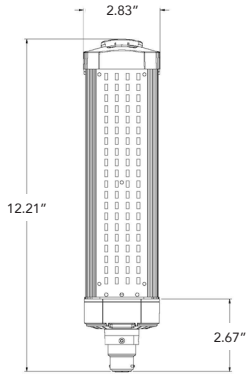

SOX LAMP RETROFITS BAYONET BASE B22D

LED-8100 - 20W

LED-8102 - 60W

LED-8104 - 100W

MODEL #	UPC	REPLACES	W	LUMENS	CCT (K)
LED-8100-22K	844006083779	Up to 35W	20W	2030	2200K
LED-8100-40K	844006083786	Up to 35W	20W	3022	4000K
LED-8101-22K	844006083793	Up to 55W	35W	3232	2200K
LED-8101-40K	844006083809	Up to 55W	35W	5156	4000K
LED-8102-22K	844006083816	Up to 90W	60W	5769	2200K
LED-8102-40K	844006083823	Up to 90W	60W	8198	4000K
LED-8104-22K	844006083830	Up to 180W	100W	11576	2200K
LED-8104-40K	844006083847	Up to 180W	100W	15472	4000K