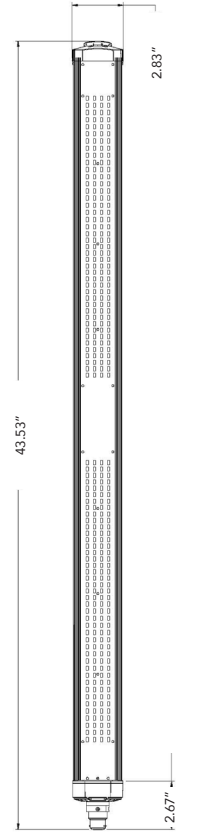

# SOX LAMP RETROFITS BAYONET BASE B22D

 <b>120-277V</b> VOLTAGE	 <b>B22D</b> BASE TYPE	 <b>ULTYPE B</b> BALLAST BYPASS INSTALL METHOD	 <b>-40°-122°F</b> OPERATING TEMP	 <b>ACTIVE COOLING</b>	 <b>6kA</b> SURGE PROTECTION	 <b>80+</b> CRI	 <b>L70 &gt;50,000</b> RATED LIFE	 <b>5 YEAR WARRANTY</b>
--	---	---	--	--	--	--	--	---

## unique solution saves time & money

two kelvin temperatures  
to choose from—  
2200K or 4000K

- 20W, 35W, 60W and 100W models replacing up to 180W LPS SOX lamps
- Advanced active cooling provides excellent thermal management resulting in high light output and long life
- Directional light output delivers superior “dark sky” performance
- USA designed and specified internal LED driver
- Innovative aluminum heat sink with size options to fill entire fixture
- Support harness included

MODEL #	UPC	REPLACES	W	LUMENS	CCT (K)
LED-8100-22K	844006083779	Up to 35W	20W	2030	2200K
LED-8101-22K	844006083793	Up to 55W	35W	3232	
LED-8102-22K	844006083816	Up to 90W	60W	5769	
LED-8104-22K	844006083830	Up to 180W	100W	11576	

# SOX LAMP RETROFITS BAYONET BASE B22D

LED-8100 - 20W

LED-8101 - 35W

LED-8102 - 60W

LED-8104 - 100W

MODEL #	UPC	REPLACES	W	LUMENS	CCT (K)
LED-8100-22K	844006083779	Up to 35W	20W	2030	2200K
LED-8100-40K	844006083786	Up to 35W	20W	3022	4000K
LED-8101-22K	844006083793	Up to 55W	35W	3232	2200K
LED-8101-40K	844006083809	Up to 55W	35W	5156	4000K
LED-8102-22K	844006083816	Up to 90W	60W	5769	2200K
<b>LED-8102-40K</b>	<b>844006083823</b>	<b>Up to 90W</b>	<b>60W</b>	<b>8198</b>	<b>4000K</b>
LED-8104-22K	844006083830	Up to 180W	100W	11576	2200K
LED-8104-40K	844006083847	Up to 180W	100W	15472	4000K