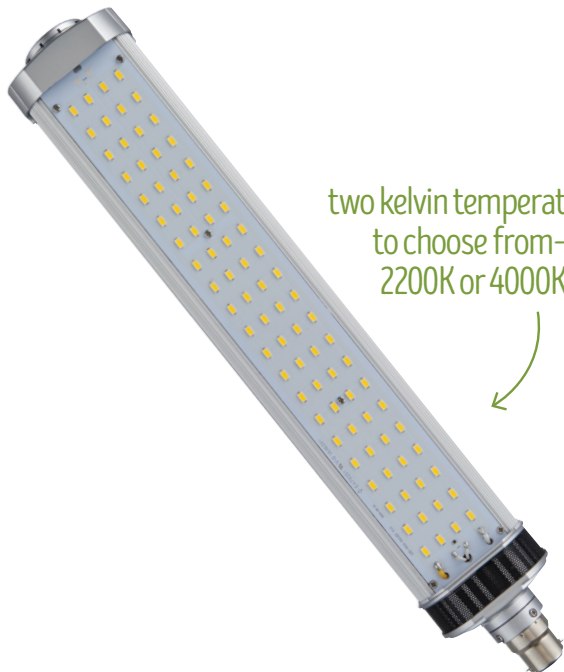

# SOX LAMP RETROFITS BAYONET BASE B22D

 <b>120-277V</b> VOLTAGE	 <b>B22D</b> BASE TYPE	 <b>ULTYPE B</b> BALLAST BYPASS INSTALL METHOD	 <b>-40°-122°F</b> OPERATING TEMP	 <b>ACTIVE COOLING</b>	 <b>6kA</b> SURGE PROTECTION	 <b>80+</b> CRI	 <b>L70 &gt;50,000</b> RATED LIFE	 <b>5 YEAR WARRANTY</b>
--	---	---	--	--	--	--	--	---

## unique solution saves time & money

two kelvin temperatures  
to choose from—  
2200K or 4000K

- 20W, 35W, 60W and 100W models replacing up to 180W LPS SOX lamps
- Advanced active cooling provides excellent thermal management resulting in high light output and long life
- Directional light output delivers superior “dark sky” performance
- USA designed and specified internal LED driver
- Innovative aluminum heat sink with size options to fill entire fixture
- Support harness included

MODEL #	UPC	REPLACES	W	LUMENS	CCT (K)
LED-8100-22K	844006083779	Up to 35W	20W	2030	2200K
LED-8101-22K	844006083793	Up to 55W	35W	3232	
LED-8102-22K	844006083816	Up to 90W	60W	5769	
LED-8104-22K	844006083830	Up to 180W	100W	11576	