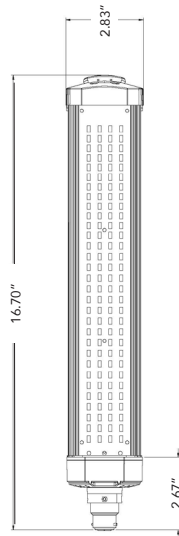

LED-8101 - 35W

LED-8102 - 60W