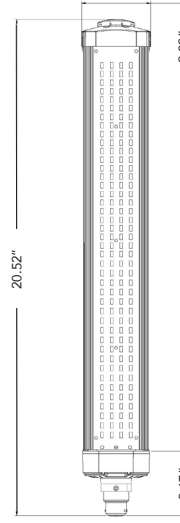

# SOX LAMP RETROFITS BAYONET BASE B22D

 <b>120-277V</b> VOLTAGE	 <b>B22D</b> BASE TYPE	 <b>ULTYPE B</b> BALLAST BYPASS INSTALL METHOD	 <b>-40°-122°F</b> OPERATING TEMP	 <b>ACTIVE COOLING</b>	 <b>6kA</b> SURGE PROTECTION	 <b>80+</b> CRI	 <b>L70 &gt;50,000</b> RATED LIFE	 <b>5 YEAR WARRANTY</b>
--	---	---	--	--	--	--	--	---

MODEL #	UPC	REPLACES	W	LUMENS	CCT (K)
LED-8100-22K	844006083779	Up to 35W	20W	2030	2200K
LED-8101-22K	844006083793	Up to 55W	35W	3232	
LED-8102-22K	844006083816	Up to 90W	60W	5769	
LED-8104-22K	844006083830	Up to 180W	100W	11576	

# SOX LAMP RETROFITS BAYONET BASE B22D

LED-8100 - 20W

LED-8101 - 35W

LED-8102 - 60W

LED-8104 - 100W

MODEL #	UPC	REPLACES	W	LUMENS	CCT (K)
LED-8100-22K	844006083779	Up to 35W	20W	2030	2200K
LED-8100-40K	844006083786	Up to 35W	20W	3022	4000K
LED-8101-22K	844006083793	Up to 55W	35W	3232	2200K
LED-8101-40K	844006083809	Up to 55W	35W	5156	4000K
LED-8102-22K	844006083816	Up to 90W	60W	5769	2200K
<b>LED-8102-40K</b>	<b>844006083823</b>	<b>Up to 90W</b>	<b>60W</b>	<b>8198</b>	<b>4000K</b>
LED-8104-22K	844006083830	Up to 180W	100W	11576	2200K
LED-8104-40K	844006083847	Up to 180W	100W	15472	4000K