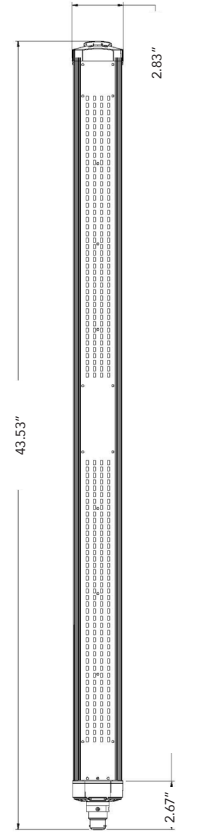

SOX LAMP RETROFITS BAYONET BASE B22D

 120-277V VOLTAGE	 B22D BASE TYPE	 ULTYPE B BALLAST BYPASS INSTALL METHOD	 -40°-122°F OPERATING TEMP	 ACTIVE COOLING	 6kA SURGE PROTECTION	 80+ CRI	 L70 >50,000 RATED LIFE	 5 YEAR WARRANTY
--	--	--	---	--	--	---	---	--

unique solution saves time & money

two kelvin temperatures
to choose from—
2200K or 4000K

- 20W, 35W, 60W and 100W models replacing up to 180W LPS SOX lamps
- Advanced active cooling provides excellent thermal management resulting in high light output and long life
- Directional light output delivers superior “dark sky” performance
- USA designed and specified internal LED driver
- Innovative aluminum heat sink with size options to fill entire fixture
- Support harness included

MODEL #	UPC	REPLACES	W	LUMENS	CCT (K)
LED-8100-22K	844006083779	Up to 35W	20W	2030	2200K
LED-8101-22K	844006083793	Up to 55W	35W	3232	
LED-8102-22K	844006083816	Up to 90W	60W	5769	
LED-8104-22K	844006083830	Up to 180W	100W	11576	

*See page 2 for additional color temperatures.

SOX LAMP RETROFITS BAYONET BASE B22D

LED-8100 - 20W

LED-8101 - 35W

LED-8102 - 60W

LED-8104 - 100W

MODEL #	UPC	REPLACES	W	LUMENS	CCT (K)
LED-8100-22K	844006083779	Up to 35W	20W	2030	2200K
LED-8100-40K	844006083786	Up to 35W	20W	3022	4000K
LED-8101-22K	844006083793	Up to 55W	35W	3232	2200K
LED-8101-40K	844006083809	Up to 55W	35W	5156	4000K
LED-8102-22K	844006083816	Up to 90W	60W	5769	2200K
LED-8102-40K	844006083823	Up to 90W	60W	8198	4000K
LED-8104-22K	844006083830	Up to 180W	100W	11576	2200K
LED-8104-40K	844006083847	Up to 180W	100W	15472	4000K