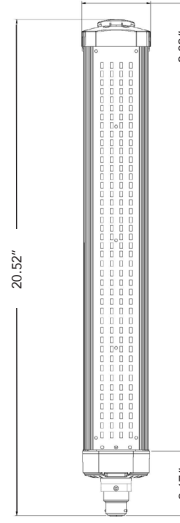

SOX LAMP RETROFITS BAYONET BASE B22D

 120-277V VOLTAGE	 B22D BASE TYPE	 ULTYPE B BALLAST BYPASS INSTALL METHOD	 -40°-122°F OPERATING TEMP	 ACTIVE COOLING	 6kA SURGE PROTECTION	 80+ CRI	 L70 >50,000 RATED LIFE	 5 YEAR WARRANTY
--	--	--	---	--	--	---	---	--

MODEL #	UPC	REPLACES	W	LUMENS	CCT (K)
LED-8100-22K	844006083779	Up to 35W	20W	2030	2200K
LED-8101-22K	844006083793	Up to 55W	35W	3232	
LED-8102-22K	844006083816	Up to 90W	60W	5769	
LED-8104-22K	844006083830	Up to 180W	100W	11576	

*See page 2 for additional color temperatures.

SOX LAMP RETROFITS BAYONET BASE B22D

LED-8100 - 20W

LED-8101 - 35W

LED-8102 - 60W

LED-8104 - 100W

MODEL #	UPC	REPLACES	W	LUMENS	CCT (K)
LED-8100-22K	844006083779	Up to 35W	20W	2030	2200K
LED-8100-40K	844006083786	Up to 35W	20W	3022	4000K
LED-8101-22K	844006083793	Up to 55W	35W	3232	2200K
LED-8101-40K	844006083809	Up to 55W	35W	5156	4000K
LED-8102-22K	844006083816	Up to 90W	60W	5769	2200K
LED-8102-40K	844006083823	Up to 90W	60W	8198	4000K
LED-8104-22K	844006083830	Up to 180W	100W	11576	2200K
LED-8104-40K	844006083847	Up to 180W	100W	15472	4000K