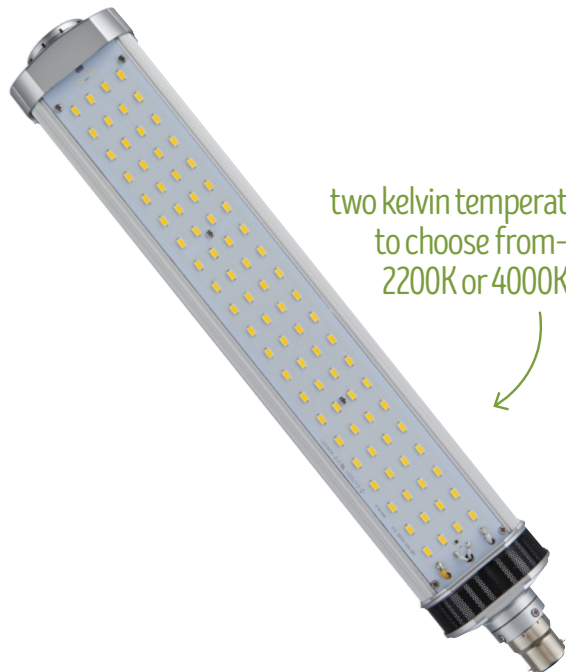

SOX LAMP RETROFITS BAYONET BASE B22D

 120-277V VOLTAGE	 B22D BASE TYPE	 ULTYPE B BALLAST BYPASS INSTALL METHOD	 -40°-122°F OPERATING TEMP	 ACTIVE COOLING	 6kA SURGE PROTECTION	 80+ CRI	 L70 >50,000 RATED LIFE	 5 YEAR WARRANTY
--	--	--	---	--	--	---	---	--

unique solution saves time & money

two kelvin temperatures
to choose from—
2200K or 4000K

- 20W, 35W, 60W and 100W models replacing up to 180W LPS SOX lamps
- Advanced active cooling provides excellent thermal management resulting in high light output and long life
- Directional light output delivers superior “dark sky” performance
- USA designed and specified internal LED driver
- Innovative aluminum heat sink with size options to fill entire fixture
- Support harness included

MODEL #	UPC	REPLACES	W	LUMENS	CCT (K)
LED-8100-22K	844006083779	Up to 35W	20W	2030	2200K
LED-8101-22K	844006083793	Up to 55W	35W	3232	
LED-8102-22K	844006083816	Up to 90W	60W	5769	
LED-8104-22K	844006083830	Up to 180W	100W	11576	