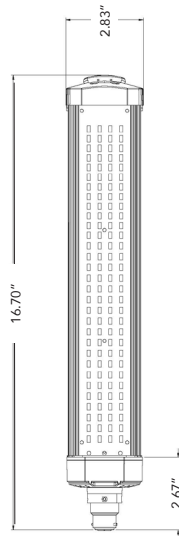

SOX LAMP RETROFITS BAYONET BASE B22D

 120-277V VOLTAGE	 B22D BASE TYPE	 ULTYPE B BALLAST BYPASS INSTALL METHOD	 -40°-122°F OPERATING TEMP	 ACTIVE COOLING	 6kA SURGE PROTECTION	 80+ CRI	 L70 >50,000 RATED LIFE	 5 YEAR WARRANTY
--	--	--	---	--	--	---	---	--

MODEL #	UPC	REPLACES	W	LUMENS	CCT (K)
LED-8100-22K	844006083779	Up to 35W	20W	2030	2200K
LED-8101-22K	844006083793	Up to 55W	35W	3232	
LED-8102-22K	844006083816	Up to 90W	60W	5769	
LED-8104-22K	844006083830	Up to 180W	100W	11576	

*See page 2 for additional color temperatures.

SOX LAMP RETROFITS BAYONET BASE B22D

LED-8100 - 20W

LED-8101 - 35W

LED-8102 - 60W

LED-8104 - 100W

MODEL #	UPC	REPLACES	W	LUMENS	CCT (K)
LED-8100-22K	844006083779	Up to 35W	20W	2030	2200K
LED-8100-40K	844006083786	Up to 35W	20W	3022	4000K
LED-8101-22K	844006083793	Up to 55W	35W	3232	2200K
LED-8101-40K	844006083809	Up to 55W	35W	5156	4000K
LED-8102-22K	844006083816	Up to 90W	60W	5769	2200K
LED-8102-40K	844006083823	Up to 90W	60W	8198	4000K
LED-8104-22K	844006083830	Up to 180W	100W	11576	2200K
LED-8104-40K	844006083847	Up to 180W	100W	15472	4000K