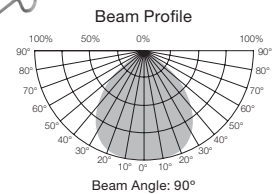

5"/6" LED recessed downlight retrofits

- Residential
- Office
- Retail
- Hospitality
- Solid state LED lighting
- Direct replacement for reflector lamps
- Dimmable
- High efficiency/ Environmentally friendly
- c-UL-us Classified damp location - Gimbal
- c-UL-us Classified wet location - Baffle
- JA8-2016
- CEC/T20 Compliant
- Long life—50,000 hours
- ENERGY STAR® certified*
- 5 Year warranty

E26 Adapter included (S9001)
GU24 Adapter sold separately (S8999)
GU10 Adapter sold separately (S9000)

Pressure bracket (80-2676)
alternate installation option available.

Torsion springs (80/2709)

5"/6" LED Recessed Downlight Retrofits

Item Number	Lamp Description	Finish	W	V	CRI	CCT	Lm	Bm	M.O.L. (Inches)	Life/Hrs.	UPC	Pack
5 1/2" LED Baffle Retrofits												
S39724*	9WLED/RDL/5-6/27K/120V	White	9	120	90	2700K	800	90°	3 7/16	50K	045923397240	8/1
S39725*	9WLED/RDL/5-6/30K/120V	White	9	120	90	3000K	800	90°	3 7/16	50K	045923397257	8/1
S39726*	9WLED/RDL/5-6/40K/120V	White	9	120	90	4000K	800	90°	3 7/16	50K	045923397264	8/1
S39727	9WLED/RDL/5-6/50K/120V	White	9	120	90	5000K	800	90°	3 7/16	50K	045923397271	6/1
S39745	10.5WLED/RDL/5-6/30K/BN/120V	Brushed Nickel	10.5	120	90	3000K	800	90°	3 7/16	50K	045923397455	8/1
S39848	10.5WLED/RDL/5-6/30K/BRZ/120V	Bronze	10.5	120	90	3000K	700	90°	3 7/16	50K	045923398483	8/1
5 1/2" LED Baffle Retrofits - High Lumen												
S39740*	13.5WLED/RDL/5-6/27K/120V	White	13.5	120	90	2700K	1200	90°	3 7/16	50K	045923397400	8/1
S39741*	13.5WLED/RDL/5-6/30K/120V	White	13.5	120	90	3000K	1200	90°	3 7/16	50K	045923397417	8/1
S39742*	13.5WLED/RDL/5-6/40K/120V	White	13.5	120	90	4000K	1200	90°	3 7/16	50K	045923397424	8/1
S39743	13.5WLED/RDL/5-6/50K/120V	White	13.5	120	90	5000K	1200	90°	3 7/16	50K	045923397431	8/1
5 1/2" LED Gimbal Retrofits												
S39472*	9WLED/DIR/5-6/27K/120V	White	9	120	90	2700K	800	90°	4 1/4	50K	045923394720	8/1
S39473*	9WLED/DIR/5-6/30K/120V	White	9	120	90	3000K	800	90°	4 1/4	50K	045923394737	8/1
S39474*	9WLED/DIR/5-6/40K/120V	White	9	120	90	4000K	800	90°	4 1/4	50K	045923394744	8/1

■ Also T24 compliant.

Product sheet SA2603