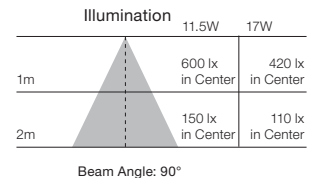

5"/6" LED recessed downlight retrofits

- Residential
- Office
- Retail
- Hospitality
- Solid state LED lighting
- Direct replacement for reflector lamps
- Dimmable
- High efficiency/ Environmentally friendly
- c-UL-us Classified damp location - Gimbal
- c-UL-us Classified wet location - Baffle
- JA8-2016
- CEC/T20 Compliant
- Long life—50,000 hours
- ENERGY STAR® certified*
- 5 Year warranty

E26 Adapter included (S9001)
GU24 Adapter sold separately (S8999)
GU10 Adapter sold separately (S9000)

Pressure bracket (80-2676)
alternate installation option available.

Torsion springs (80/2709)

5"/6" LED Recessed Downlight Retrofits

Item Number	Lamp Description	Finish	W	V	CRI	CCT	Lm	Bm	M.O.L. (Inches)	Life/Hrs.	UPC	Pack
5 1/2" LED Baffle Retrofits												
S39724*	9WLED/RDL/5-6/27K/120V	White	9	120	90	2700K	800	90°	3 7/16	50K	045923397240	8/1
S39725*	9WLED/RDL/5-6/30K/120V	White	9	120	90	3000K	800	90°	3 7/16	50K	045923397257	8/1
S39726*	9WLED/RDL/5-6/40K/120V	White	9	120	90	4000K	800	90°	3 7/16	50K	045923397264	8/1
S39727	9WLED/RDL/5-6/50K/120V	White	9	120	90	5000K	800	90°	3 7/16	50K	045923397271	6/1
S39745	10.5WLED/RDL/5-6/30K/BN/120V	Brushed Nickel	10.5	120	90	3000K	800	90°	3 7/16	50K	045923397455	8/1
S39848	10.5WLED/RDL/5-6/30K/BRZ/120V	Bronze	10.5	120	90	3000K	700	90°	3 7/16	50K	045923398483	8/1
5 1/2" LED Baffle Retrofits - High Lumen												
S39740*	13.5WLED/RDL/5-6/27K/120V	White	13.5	120	90	2700K	1200	90°	3 7/16	50K	045923397400	8/1
S39741*	13.5WLED/RDL/5-6/30K/120V	White	13.5	120	90	3000K	1200	90°	3 7/16	50K	045923397417	8/1
S39742*	13.5WLED/RDL/5-6/40K/120V	White	13.5	120	90	4000K	1200	90°	3 7/16	50K	045923397424	8/1
S39743	13.5WLED/RDL/5-6/50K/120V	White	13.5	120	90	5000K	1200	90°	3 7/16	50K	045923397431	8/1
5 1/2" LED Gimbal Retrofits												
S39472*	9WLED/DIR/5-6/27K/120V	White	9	120	90	2700K	800	90°	4 1/4	50K	045923394720	8/1
S39473*	9WLED/DIR/5-6/30K/120V	White	9	120	90	3000K	800	90°	4 1/4	50K	045923394737	8/1
S39474*	9WLED/DIR/5-6/40K/120V	White	9	120	90	4000K	800	90°	4 1/4	50K	045923394744	8/1

■ Also T24 compliant.

Product sheet SA2603