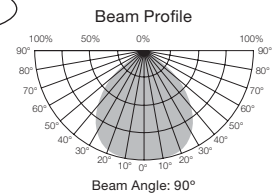

## 5"/6" LED Recessed Downlight Retrofits

Item Number	Lamp Description	Finish	W	V	CRI	CCT	Lm	Bm	M.O.L. (Inches)	Life/Hrs.	UPC	Pack
<b>5 1/2" LED Baffle Retrofits</b>												
S39724*	9WLED/RDL/5-6/27K/120V	White	9	120	90	2700K	800	90°	3 7/16	50K	045923397240	8/1
S39725*	9WLED/RDL/5-6/30K/120V	White	9	120	90	3000K	800	90°	3 7/16	50K	045923397257	8/1
S39726*	9WLED/RDL/5-6/40K/120V	White	9	120	90	4000K	800	90°	3 7/16	50K	045923397264	8/1
S39727	9WLED/RDL/5-6/50K/120V	White	9	120	90	5000K	800	90°	3 7/16	50K	045923397271	6/1
S39745	10.5WLED/RDL/5-6/30K/BN/120V	Brushed Nickel	10.5	120	90	3000K	800	90°	3 7/16	50K	045923397455	8/1
S39848	10.5WLED/RDL/5-6/30K/BRZ/120V	Bronze	10.5	120	90	3000K	700	90°	3 7/16	50K	045923398483	8/1
<b>5 1/2" LED Baffle Retrofits - High Lumen</b>												
S39740*	13.5WLED/RDL/5-6/27K/120V	White	13.5	120	90	2700K	1200	90°	3 7/16	50K	045923397400	8/1
S39741*	13.5WLED/RDL/5-6/30K/120V	White	13.5	120	90	3000K	1200	90°	3 7/16	50K	045923397417	8/1
S39742*	13.5WLED/RDL/5-6/40K/120V	White	13.5	120	90	4000K	1200	90°	3 7/16	50K	045923397424	8/1
S39743	13.5WLED/RDL/5-6/50K/120V	White	13.5	120	90	5000K	1200	90°	3 7/16	50K	045923397431	8/1
<b>5 1/2" LED Gimbal Retrofits</b>												
S39472*	9WLED/DIR/5-6/27K/120V	White	9	120	90	2700K	800	90°	4 1/4	50K	045923394720	8/1
S39473*	9WLED/DIR/5-6/30K/120V	White	9	120	90	3000K	800	90°	4 1/4	50K	045923394737	8/1
S39474*	9WLED/DIR/5-6/40K/120V	White	9	120	90	4000K	800	90°	4 1/4	50K	045923394744	8/1