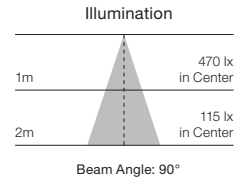

5"/6" LED recessed downlight retrofits

- Residential
- Office
- Retail
- Hospitality
- Solid state LED lighting
- Direct replacement for reflector lamps
- Dimmable
- High efficiency/ Environmentally friendly
- c-UL-us Classified damp location - Gimbal
- c-UL-us Classified wet location - Baffle
- JA8-2016
- CEC/T20 Compliant
- Long life—50,000 hours
- ENERGY STAR® certified*
- 5 Year warranty

E26 Adapter included (S9001)
GU24 Adapter sold separately (S8999)
GU10 Adapter sold separately (S9000)

Pressure bracket (80-2676)
alternate installation option available.

Torsion springs (80/2709)

5"/6" LED Recessed Downlight Retrofits

Item Number	Lamp Description	Finish	W	V	CRI	CCT	Lm	Bm	M.O.L. (Inches)	Life/Hrs.	UPC	Pack
5 1/2" LED Baffle Retrofits												
S39724*	9WLED/RDL/5-6/27K/120V	White	9	120	90	2700K	800	90°	3 7/16	50K	045923397240	8/1
S39725*	9WLED/RDL/5-6/30K/120V	White	9	120	90	3000K	800	90°	3 7/16	50K	045923397257	8/1
S39726*	9WLED/RDL/5-6/40K/120V	White	9	120	90	4000K	800	90°	3 7/16	50K	045923397264	8/1
S39727	9WLED/RDL/5-6/50K/120V	White	9	120	90	5000K	800	90°	3 7/16	50K	045923397271	6/1
S39745	10.5WLED/RDL/5-6/30K/BN/120V	Brushed Nickel	10.5	120	90	3000K	800	90°	3 7/16	50K	045923397455	8/1
S39848	10.5WLED/RDL/5-6/30K/BRZ/120V	Bronze	10.5	120	90	3000K	700	90°	3 7/16	50K	045923398483	8/1
5 1/2" LED Baffle Retrofits - High Lumen												
S39740*	13.5WLED/RDL/5-6/27K/120V	White	13.5	120	90	2700K	1200	90°	3 7/16	50K	045923397400	8/1
S39741*	13.5WLED/RDL/5-6/30K/120V	White	13.5	120	90	3000K	1200	90°	3 7/16	50K	045923397417	8/1
S39742*	13.5WLED/RDL/5-6/40K/120V	White	13.5	120	90	4000K	1200	90°	3 7/16	50K	045923397424	8/1
S39743	13.5WLED/RDL/5-6/50K/120V	White	13.5	120	90	5000K	1200	90°	3 7/16	50K	045923397431	8/1
5 1/2" LED Gimbal Retrofits												
S39472*	9WLED/DIR/5-6/27K/120V	White	9	120	90	2700K	800	90°	4 1/4	50K	045923394720	8/1
S39473*	9WLED/DIR/5-6/30K/120V	White	9	120	90	3000K	800	90°	4 1/4	50K	045923394737	8/1
S39474*	9WLED/DIR/5-6/40K/120V	White	9	120	90	4000K	800	90°	4 1/4	50K	045923394744	8/1

■ Also T24 compliant.

Product sheet SA2603