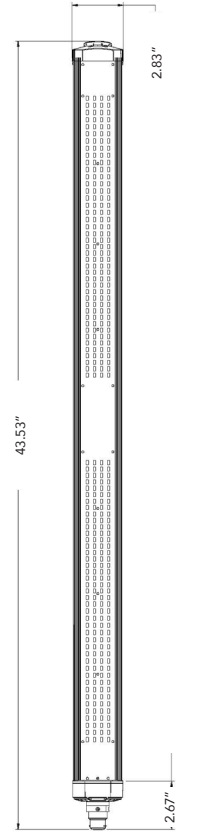

SOX LAMP RETROFITS BAYONET BASE B22D

unique solution saves time & money

two kelvin temperatures
to choose from—
2200K or 4000K

- 20W, 35W, 60W and 100W models replacing up to 180W LPS SOX lamps
- Advanced active cooling provides excellent thermal management resulting in high light output and long life
- Directional light output delivers superior “dark sky” performance
- USA designed and specified internal LED driver
- Innovative aluminum heat sink with size options to fill entire fixture
- Support harness included

MODEL #	UPC	REPLACES	W	LUMENS	CCT (K)
LED-8100-22K	844006083779	Up to 35W	20W	2030	2200K
LED-8101-22K	844006083793	Up to 55W	35W	3232	
LED-8102-22K	844006083816	Up to 90W	60W	5769	
LED-8104-22K	844006083830	Up to 180W	100W	11576	

*See page 2 for additional color temperatures.

SOX LAMP RETROFITS BAYONET BASE B22D

LED-8100 - 20W

LED-8101 - 35W

LED-8102 - 60W

LED-8104 - 100W

MODEL #	UPC	REPLACES	W	LUMENS	CCT (K)
LED-8100-22K	844006083779	Up to 35W	20W	2030	2200K
LED-8100-40K	844006083786	Up to 35W	20W	3022	4000K
LED-8101-22K	844006083793	Up to 55W	35W	3232	2200K
LED-8101-40K	844006083809	Up to 55W	35W	5156	4000K
LED-8102-22K	844006083816	Up to 90W	60W	5769	2200K
LED-8102-40K	844006083823	Up to 90W	60W	8198	4000K
LED-8104-22K	844006083830	Up to 180W	100W	11576	2200K
LED-8104-40K	844006083847	Up to 180W	100W	15472	4000K