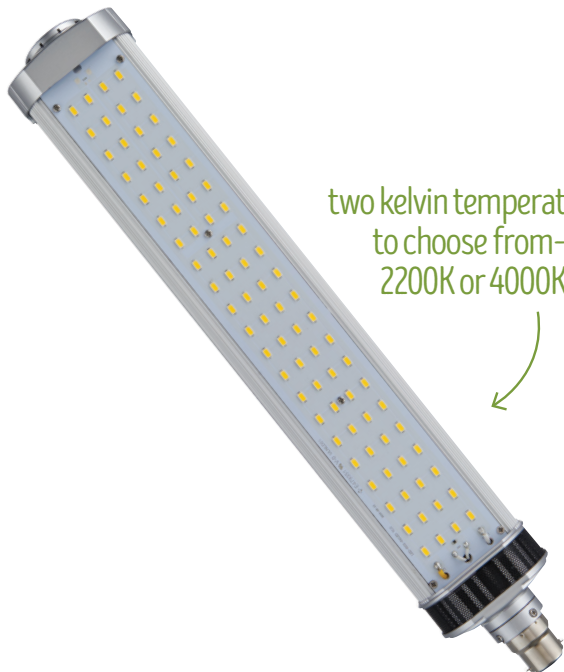

SOX LAMP RETROFITS BAYONET BASE B22D

unique solution saves time & money

two kelvin temperatures
to choose from—
2200K or 4000K

- 20W, 35W, 60W and 100W models replacing up to 180W LPS SOX lamps
- Advanced active cooling provides excellent thermal management resulting in high light output and long life
- Directional light output delivers superior “dark sky” performance
- USA designed and specified internal LED driver
- Innovative aluminum heat sink with size options to fill entire fixture
- Support harness included

MODEL #	UPC	REPLACES	W	LUMENS	CCT (K)
LED-8100-22K	844006083779	Up to 35W	20W	2030	2200K
LED-8101-22K	844006083793	Up to 55W	35W	3232	
LED-8102-22K	844006083816	Up to 90W	60W	5769	
LED-8104-22K	844006083830	Up to 180W	100W	11576	

*See page 2 for additional color temperatures.

SOX LAMP RETROFITS BAYONET BASE B22D

LED-8100 - 20W

LED-8101 - 35W

LED-8102 - 60W

LED-8104 - 100W

MODEL #	UPC	REPLACES	W	LUMENS	CCT (K)
LED-8100-22K	844006083779	Up to 35W	20W	2030	2200K
LED-8100-40K	844006083786	Up to 35W	20W	3022	4000K
LED-8101-22K	844006083793	Up to 55W	35W	3232	2200K
LED-8101-40K	844006083809	Up to 55W	35W	5156	4000K
LED-8102-22K	844006083816	Up to 90W	60W	5769	2200K
LED-8102-40K	844006083823	Up to 90W	60W	8198	4000K
LED-8104-22K	844006083830	Up to 180W	100W	11576	2200K
LED-8104-40K	844006083847	Up to 180W	100W	15472	4000K