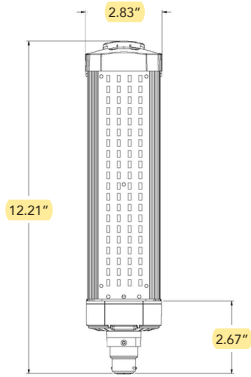

SOX LAMP RETROFITS BAYONET BASE B22D

LED-8100 - 20W

LED-8102 - 60W

LED-8104 - 100W

MODEL #	UPC	REPLACES	W	LUMENS	CCT (K)
LED-8100-22K	844006083779	Up to 35W	20W	2030	2200K
LED-8100-40K	844006083786	Up to 35W	20W	3022	4000K
LED-8101-22K	844006083793	Up to 55W	35W	3232	2200K
LED-8101-40K	844006083809	Up to 55W	35W	5156	4000K
LED-8102-22K	844006083816	Up to 90W	60W	5769	2200K
LED-8102-40K	844006083823	Up to 90W	60W	8198	4000K
LED-8104-22K	844006083830	Up to 180W	100W	11576	2200K
LED-8104-40K	844006083847	Up to 180W	100W	15472	4000K