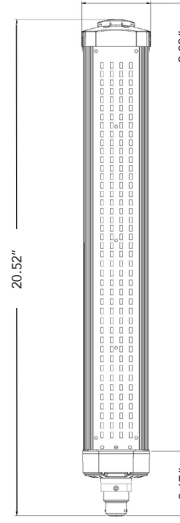

MODEL #	UPC	REPLACES	W	LUMENS	CCT (K)
LED-8100-22K	844006083779	Up to 35W	20W	2030	2200K
LED-8101-22K	844006083793	Up to 55W	35W	3232	
LED-8102-22K	844006083816	Up to 90W	60W	5769	
LED-8104-22K	844006083830	Up to 180W	100W	11576	

*See page 2 for additional color temperatures.

SOX LAMP RETROFITS BAYONET BASE B22D

LED-8100 - 20W

LED-8101 - 35W

LED-8102 - 60W

LED-8104 - 100W

MODEL #	UPC	REPLACES	W	LUMENS	CCT (K)
LED-8100-22K	844006083779	Up to 35W	20W	2030	2200K
LED-8100-40K	844006083786	Up to 35W	20W	3022	4000K
LED-8101-22K	844006083793	Up to 55W	35W	3232	2200K
LED-8101-40K	844006083809	Up to 55W	35W	5156	4000K
LED-8102-22K	844006083816	Up to 90W	60W	5769	2200K
LED-8102-40K	844006083823	Up to 90W	60W	8198	4000K
LED-8104-22K	844006083830	Up to 180W	100W	11576	2200K
LED-8104-40K	844006083847	Up to 180W	100W	15472	4000K