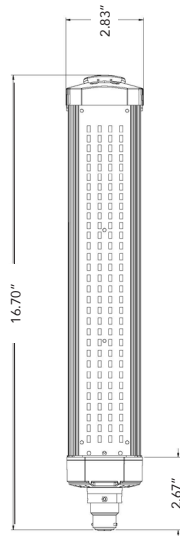

MODEL #	UPC	REPLACES	W	LUMENS	CCT (K)
LED-8100-22K	844006083779	Up to 35W	20W	2030	2200K
LED-8101-22K	844006083793	Up to 55W	35W	3232	
LED-8102-22K	844006083816	Up to 90W	60W	5769	
LED-8104-22K	844006083830	Up to 180W	100W	11576	

*See page 2 for additional color temperatures.

SOX LAMP RETROFITS BAYONET BASE B22D

LED-8100 - 20W

LED-8101 - 35W

LED-8102 - 60W

LED-8104 - 100W

MODEL #	UPC	REPLACES	W	LUMENS	CCT (K)
LED-8100-22K	844006083779	Up to 35W	20W	2030	2200K
LED-8100-40K	844006083786	Up to 35W	20W	3022	4000K
LED-8101-22K	844006083793	Up to 55W	35W	3232	2200K
LED-8101-40K	844006083809	Up to 55W	35W	5156	4000K
LED-8102-22K	844006083816	Up to 90W	60W	5769	2200K
LED-8102-40K	844006083823	Up to 90W	60W	8198	4000K
LED-8104-22K	844006083830	Up to 180W	100W	11576	2200K
LED-8104-40K	844006083847	Up to 180W	100W	15472	4000K