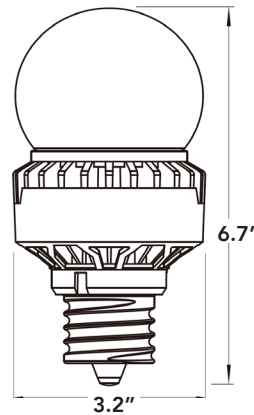

# A21/A23 HIGH OUTPUT RETROFITS 360° OMNI DIRECTIONAL DESIGN

LED-8015E

LED-8017E

LED-8018E

LED-8018M

LED-8019M