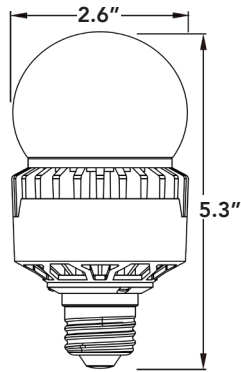

# A21/A23 HIGH OUTPUT RETROFITS 360° OMNI DIRECTIONAL DESIGN

LED-8015E

LED-8017E

LED-8018E

LED-8018M

LED-8019M