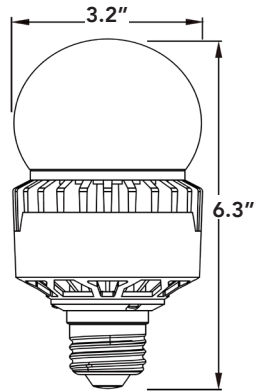

# A21/A23 HIGH OUTPUT RETROFITS 360° OMNI DIRECTIONAL DESIGN

LED-8015E

LED-8017E

LED-8018E

LED-8018M

LED-8019M