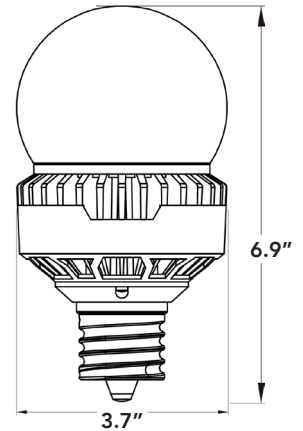

# A21/A23 HIGH OUTPUT RETROFITS 360° OMNI DIRECTIONAL DESIGN

LED-8015E

LED-8017E

LED-8018E

LED-8018M

LED-8019M

## ORDERING GUIDE

PART #	UPC	REPLACES (INC)	REPLACES (HID)	WATTAGE	LUMENS	CCT (K)	BASE	ENERGY STAR	DLC CODES
LED-8015E30-G2	844006035969	Up to 100W	Up to 70W	14W	1792	3000K	E26	•	N/A
LED-8015E40-G2	844006035976	Up to 100W	Up to 70W	14W	1918	4000K	E26	•	N/A
LED-8015E50-G2	844006035983	Up to 100W	Up to 70W	14W	1960	5000K	E26	•	N/A
LED-8017E30-G2	844006035990	Up to 150W	Up to 100W	20W	2540	3000K	E26	•	N/A
LED-8017E40-G2	844006036003	Up to 150W	Up to 100W	20W	2720	4000K	E26	•	N/A
LED-8017E50-G2	844006036010	Up to 150W	Up to 100W	20W	2760	5000K	E26	•	N/A
LED-8017E30-G2-DIM	844006052218	Up to 150W	Up to 100W	20W	2540	3000K	E26	•	N/A
LED-8017E40-G2-DIM	844006052225	Up to 150W	Up to 100W	20W	2720	4000K	E26	•	N/A
LED-8017E50-G2-DIM	844006052232	Up to 150W	Up to 100W	20W	2760	5000K	E26	•	N/A
LED-8018E30-G2	844006036027	Up to 200W	Up to 150W	25W	3375	3000K	E26	•	N/A
LED-8018E40-G2	844006036034	Up to 200W	Up to 150W	25W	3525	4000K	E26	•	N/A
LED-8018E50-G2	844006036041	Up to 200W	Up to 150W	25W	3575	5000K	E26	•	N/A
LED-8018M30-G2	844006036058	Up to 200W	Up to 150W	25W	3375	3000K	EX39	N/A	PLYYO2FRL1TZ
LED-8018M40-G2	844006036065	Up to 200W	Up to 150W	25W	3525	4000K	EX39	N/A	PLJ38NJP57SW
LED-8018M50-G2	844006036072	Up to 200W	Up to 150W	25W	3575	5000K	EX39	N/A	PL3PUZI7KO7Y
LED-8019M30-G2	844006036089	Up to 300W	Up to 175W	35W	4400	3000K	EX39	N/A	PLFD10SWG40S
LED-8019M40-G2	844006036096	Up to 300W	Up to 175W	35W	4400	4000K	EX39	N/A	PLZ89EO4KDCG
LED-8019M50-G2	844006036102	Up to 300W	Up to 175W	35W	4690	5000K	EX39	N/A	PLGAMPK6VXAH