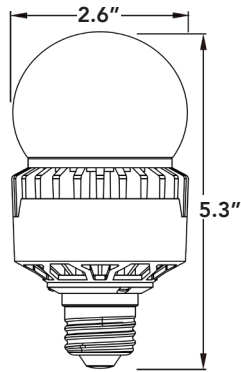

A21/A23 HIGH OUTPUT RETROFITS 360° OMNI DIRECTIONAL DESIGN

LED-8017E

ORDERING GUIDE

PART #	UPC	REPLACES (INC)	REPLACES (HID)	WATTAGE	LUMENS	CCT (K)	BASE	ENERGY STAR	DLC CODES
LED-8015E30-G2	844006035969	Up to 100W	Up to 70W	14W	1792	3000K	E26	•	N/A
LED-8015E40-G2	844006035976	Up to 100W	Up to 70W	14W	1918	4000K	E26	•	N/A
LED-8015E50-G2	844006035983	Up to 100W	Up to 70W	14W	1960	5000K	E26	•	N/A
LED-8017E30-G2	844006035990	Up to 150W	Up to 100W	20W	2540	3000K	E26	•	N/A
LED-8017E40-G2	844006036003	Up to 150W	Up to 100W	20W	2720	4000K	E26	•	N/A
LED-8017E50-G2	844006036010	Up to 150W	Up to 100W	20W	2760	5000K	E26	•	N/A
LED-8017E30-G2-DIM	844006052218	Up to 150W	Up to 100W	20W	2540	3000K	E26	•	N/A
LED-8017E40-G2-DIM	844006052225	Up to 150W	Up to 100W	20W	2720	4000K	E26	•	N/A
LED-8017E50-G2-DIM	844006052232	Up to 150W	Up to 100W	20W	2760	5000K	E26	•	N/A
LED-8018E30-G2	844006036027	Up to 200W	Up to 150W	25W	3375	3000K	E26	•	N/A
LED-8018E40-G2	844006036034	Up to 200W	Up to 150W	25W	3525	4000K	E26	•	N/A
LED-8018E50-G2	844006036041	Up to 200W	Up to 150W	25W	3575	5000K	E26	•	N/A
LED-8018M30-G2	844006036058	Up to 200W	Up to 150W	25W	3375	3000K	EX39	N/A	PLYYO2FRL1TZ
LED-8018M40-G2	844006036065	Up to 200W	Up to 150W	25W	3525	4000K	EX39	N/A	PLJ38NJP57SW
LED-8018M50-G2	844006036072	Up to 200W	Up to 150W	25W	3575	5000K	EX39	N/A	PL3PUZI7KO7Y
LED-8019M30-G2	844006036089	Up to 300W	Up to 175W	35W	4400	3000K	EX39	N/A	PLFD10SWG40S
LED-8019M40-G2	844006036096	Up to 300W	Up to 175W	35W	4400	4000K	EX39	N/A	PLZ89EO4KDCG
LED-8019M50-G2	844006036102	Up to 300W	Up to 175W	35W	4690	5000K	EX39	N/A	PLGAMPK6VXAH