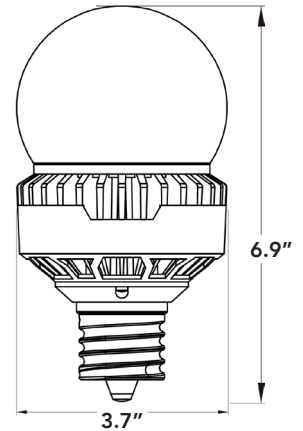

*LED-8017-DIM available in March 2020

A21/A23 HIGH OUTPUT RETROFITS 360° OMNI DIRECTIONAL DESIGN

LED-8015E

LED-8017E

LED-8018E

LED-8018M

LED-8019M

ORDERING GUIDE