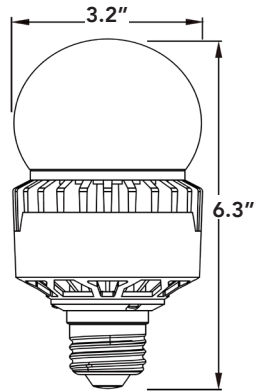

*LED-8017-DIM available in March 2020

A21/A23 HIGH OUTPUT RETROFITS 360° OMNI DIRECTIONAL DESIGN

LED-8015E

LED-8017E

LED-8018E

LED-8018M

LED-8019M

ORDERING GUIDE