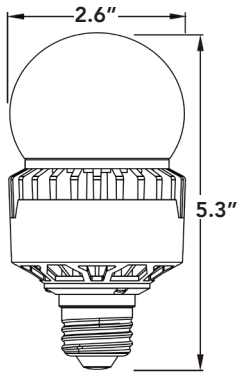

A21/A23 HIGH OUTPUT RETROFITS 360° OMNI DIRECTIONAL DESIGN

LED-8015E