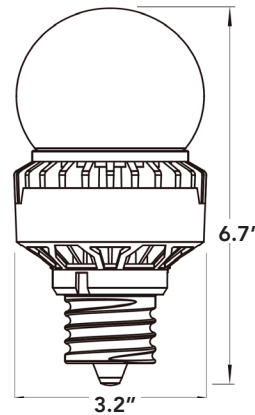

*LED-8017-DIM available in March 2020

A21/A23 HIGH OUTPUT RETROFITS 360° OMNI DIRECTIONAL DESIGN

LED-8015E

LED-8017E

LED-8018E

LED-8018M

LED-8019M

ORDERING GUIDE