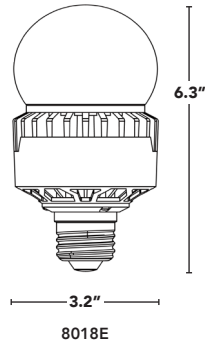

A21/23 HIGH OUTPUT

PART #	UPC	REPLACES (INC)	REPLACES (HID)	WATTAGE	LUMENS	CCT	BASE	ENERGY STAR	DLC CODES
LED-8015E30-G2	844006035969	100W	70W	14W	1792	3000K	E26	✓	N/A
LED-8015E40-G2	844006035976	100W	70W	14W	1918	4000K	E26	✓	N/A
LED-8015E50-G2	844006035983	100W	70W	14W	1960	5000K	E26	✓	N/A
LED-8017E30-G2	844006035990	150W	100W	20W	2620	3000K	E26	✓	N/A
LED-8017E40-G2	844006036003	150W	100W	20W	2720	4000K	E26	✓	N/A
LED-8017E50-G2	844006036010	150W	100W	20W	2740	5000K	E26	✓	N/A
LED-8017E30-G2-DIM	844006052218	150W	100W	20W	2620	3000K	E26	✓	N/A
LED-8017E40-G2-DIM	844006052225	150W	100W	20W	2720	4000K	E26	✓	N/A
LED-8017E50-G2-DIM	844006052232	150W	150W	20W	2740	5000K	E26	✓	N/A
LED-8018E30-G2	844006036027	200W	150W	25W	3160	3000K	E26	✓	N/A
LED-8018E40-G2	844006036034	200W	150W	25W	3350	4000K	E26	✓	N/A
LED-8018E50-G2	844006036041	200W	150W	25W	3340	5000K	E26	✓	N/A
LED-8018M30-G2	844006036058	200W	150W	25W	3375	3000K	EX39	N/A	PLYYO2FRL1TZ
LED-8018M40-G2	844006036065	200W	150W	25W	3525	4000K	EX39	N/A	PLJ38NJP57SW
LED-8018M50-G2	844006036072	200W	150W	25W	3575	5000K	EX39	N/A	PL3PUZI7KO7Y
LED-8019M30-G2	844006036089	300W	175W	35W	4400	3000K	EX39	N/A	PLFD10SWG40S
LED-8019M40-G2	844006036096	300W	175W	35W	4400	4000K	EX39	N/A	PLZ89EO4KDCG
LED-8019M50-G2	844006036102	300W	175W	35W	4690	5000K	EX39	N/A	PLGAMPK6VXAH