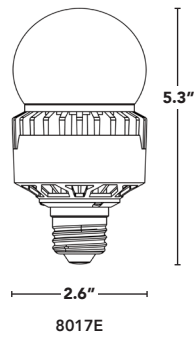

A21/23 HIGH OUTPUT

PART #	UPC	REPLACES (INC)	REPLACES (HID)	WATTAGE	LUMENS	CCT	BASE	ENERGY STAR	DLC CODES
LED-8015E30-G2	844006035969	100W	70W	14W	1792	3000K	E26	✓	N/A
LED-8015E40-G2	844006035976	100W	70W	14W	1918	4000K	E26	✓	N/A
LED-8015E50-G2	844006035983	100W	70W	14W	1960	5000K	E26	✓	N/A
LED-8017E30-G2	844006035990	150W	100W	20W	2620	3000K	E26	✓	N/A
LED-8017E40-G2	844006036003	150W	100W	20W	2720	4000K	E26	✓	N/A
LED-8017E50-G2	844006036010	150W	100W	20W	2740	5000K	E26	✓	N/A
LED-8017E30-G2-DIM	844006052218	150W	100W	20W	2620	3000K	E26	✓	N/A
LED-8017E40-G2-DIM	844006052225	150W	100W	20W	2720	4000K	E26	✓	N/A
LED-8017E50-G2-DIM	844006052232	150W	150W	20W	2740	5000K	E26	✓	N/A
LED-8018E30-G2	844006036027	200W	150W	25W	3160	3000K	E26	✓	N/A
LED-8018E40-G2	844006036034	200W	150W	25W	3350	4000K	E26	✓	N/A
LED-8018E50-G2	844006036041	200W	150W	25W	3340	5000K	E26	✓	N/A
LED-8018M30-G2	844006036058	200W	150W	25W	3375	3000K	EX39	N/A	PLYYO2FRL1TZ
LED-8018M40-G2	844006036065	200W	150W	25W	3525	4000K	EX39	N/A	PLJ38NJP57SW
LED-8018M50-G2	844006036072	200W	150W	25W	3575	5000K	EX39	N/A	PL3PUZI7KO7Y
LED-8019M30-G2	844006036089	300W	175W	35W	4400	3000K	EX39	N/A	PLFD10SWG40S
LED-8019M40-G2	844006036096	300W	175W	35W	4400	4000K	EX39	N/A	PLZ89EO4KDCG
LED-8019M50-G2	844006036102	300W	175W	35W	4690	5000K	EX39	N/A	PLGAMPK6VXAH