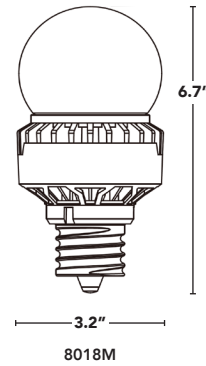

A21/23 HIGH OUTPUT

PART #	UPC	REPLACES (INC)	REPLACES (HID)	WATTAGE	LUMENS	CCT	BASE	ENERGY STAR	DLC CODES
LED-8015E30-G2	844006035969	100W	70W	14W	1792	3000K	E26	✓	N/A
LED-8015E40-G2	844006035976	100W	70W	14W	1918	4000K	E26	✓	N/A
LED-8015E50-G2	844006035983	100W	70W	14W	1960	5000K	E26	✓	N/A
LED-8017E30-G2	844006035990	150W	100W	20W	2620	3000K	E26	✓	N/A
LED-8017E40-G2	844006036003	150W	100W	20W	2720	4000K	E26	✓	N/A
LED-8017E50-G2	844006036010	150W	100W	20W	2740	5000K	E26	✓	N/A
LED-8017E30-G2-DIM	844006052218	150W	100W	20W	2620	3000K	E26	✓	N/A
LED-8017E40-G2-DIM	844006052225	150W	100W	20W	2720	4000K	E26	✓	N/A
LED-8017E50-G2-DIM	844006052232	150W	150W	20W	2740	5000K	E26	✓	N/A
LED-8018E30-G2	844006036027	200W	150W	25W	3160	3000K	E26	✓	N/A
LED-8018E40-G2	844006036034	200W	150W	25W	3350	4000K	E26	✓	N/A
LED-8018E50-G2	844006036041	200W	150W	25W	3340	5000K	E26	✓	N/A
LED-8018M30-G2	844006036058	200W	150W	25W	3375	3000K	EX39	N/A	PLYYO2FRL1TZ
LED-8018M40-G2	844006036065	200W	150W	25W	3525	4000K	EX39	N/A	PLJ38NJP57SW
LED-8018M50-G2	844006036072	200W	150W	25W	3575	5000K	EX39	N/A	PL3PUZI7KO7Y
LED-8019M30-G2	844006036089	300W	175W	35W	4400	3000K	EX39	N/A	PLFD10SWG40S
LED-8019M40-G2	844006036096	300W	175W	35W	4400	4000K	EX39	N/A	PLZ89EO4KDCG
LED-8019M50-G2	844006036102	300W	175W	35W	4690	5000K	EX39	N/A	PLGAMPK6VXAH