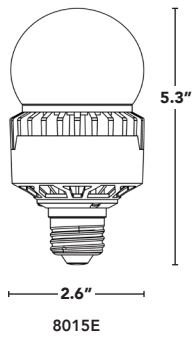

A21/23 HIGH OUTPUT

PART #	UPC	REPLACES (INC)	REPLACES (HID)	WATTAGE	LUMENS	CCT	BASE	ENERGY STAR	DLC CODES
LED-8015E30-G2	844006035969	100W	70W	14W	1792	3000K	E26	✓	N/A
LED-8015E40-G2	844006035976	100W	70W	14W	1918	4000K	E26	✓	N/A
LED-8015E50-G2	844006035983	100W	70W	14W	1960	5000K	E26	✓	N/A
LED-8017E30-G2	844006035990	150W	100W	20W	2620	3000K	E26	✓	N/A
LED-8017E40-G2	844006036003	150W	100W	20W	2720	4000K	E26	✓	N/A
LED-8017E50-G2	844006036010	150W	100W	20W	2740	5000K	E26	✓	N/A
LED-8017E30-G2-DIM	844006052218	150W	100W	20W	2620	3000K	E26	✓	N/A
LED-8017E40-G2-DIM	844006052225	150W	100W	20W	2720	4000K	E26	✓	N/A
LED-8017E50-G2-DIM	844006052232	150W	150W	20W	2740	5000K	E26	✓	N/A
LED-8018E30-G2	844006036027	200W	150W	25W	3160	3000K	E26	✓	N/A
LED-8018E40-G2	844006036034	200W	150W	25W	3350	4000K	E26	✓	N/A
LED-8018E50-G2	844006036041	200W	150W	25W	3340	5000K	E26	✓	N/A
LED-8018M30-G2	844006036058	200W	150W	25W	3375	3000K	EX39	N/A	PLYYO2FRL1TZ
LED-8018M40-G2	844006036065	200W	150W	25W	3525	4000K	EX39	N/A	PLJ38NJP57SW
LED-8018M50-G2	844006036072	200W	150W	25W	3575	5000K	EX39	N/A	PL3PUZI7KO7Y
LED-8019M30-G2	844006036089	300W	175W	35W	4400	3000K	EX39	N/A	PLFD10SWG40S
LED-8019M40-G2	844006036096	300W	175W	35W	4400	4000K	EX39	N/A	PLZ89EO4KDCG
LED-8019M50-G2	844006036102	300W	175W	35W	4690	5000K	EX39	N/A	PLGAMPK6VXAH