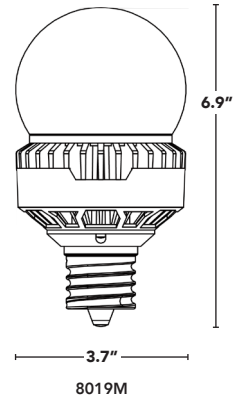

A21/23 HIGH OUTPUT

PART #	UPC	REPLACES (INC)	REPLACES (HID)	WATTAGE	LUMENS	CCT	BASE	ENERGY STAR	DLC CODES
LED-8015E30-G2	844006035969	100W	70W	14W	1792	3000K	E26	✓	N/A
LED-8015E40-G2	844006035976	100W	70W	14W	1918	4000K	E26	✓	N/A
LED-8015E50-G2	844006035983	100W	70W	14W	1960	5000K	E26	✓	N/A
LED-8017E30-G2	844006035990	150W	100W	20W	2620	3000K	E26	✓	N/A
LED-8017E40-G2	844006036003	150W	100W	20W	2720	4000K	E26	✓	N/A
LED-8017E50-G2	844006036010	150W	100W	20W	2740	5000K	E26	✓	N/A
LED-8017E30-G2-DIM	844006052218	150W	100W	20W	2620	3000K	E26	✓	N/A
LED-8017E40-G2-DIM	844006052225	150W	100W	20W	2720	4000K	E26	✓	N/A
LED-8017E50-G2-DIM	844006052232	150W	150W	20W	2740	5000K	E26	✓	N/A
LED-8018E30-G2	844006036027	200W	150W	25W	3160	3000K	E26	✓	N/A
LED-8018E40-G2	844006036034	200W	150W	25W	3350	4000K	E26	✓	N/A
LED-8018E50-G2	844006036041	200W	150W	25W	3340	5000K	E26	✓	N/A
LED-8018M30-G2	844006036058	200W	150W	25W	3375	3000K	EX39	N/A	PLYYO2FRL1TZ
LED-8018M40-G2	844006036065	200W	150W	25W	3525	4000K	EX39	N/A	PLJ38NJP57SW
LED-8018M50-G2	844006036072	200W	150W	25W	3575	5000K	EX39	N/A	PL3PUZI7KO7Y
LED-8019M30-G2	844006036089	300W	175W	35W	4400	3000K	EX39	N/A	PLFD10SWG40S
LED-8019M40-G2	844006036096	300W	175W	35W	4400	4000K	EX39	N/A	PLZ89EO4KDCG
LED-8019M50-G2	844006036102	300W	175W	35W	4690	5000K	EX39	N/A	PLGAMPK6VXAH